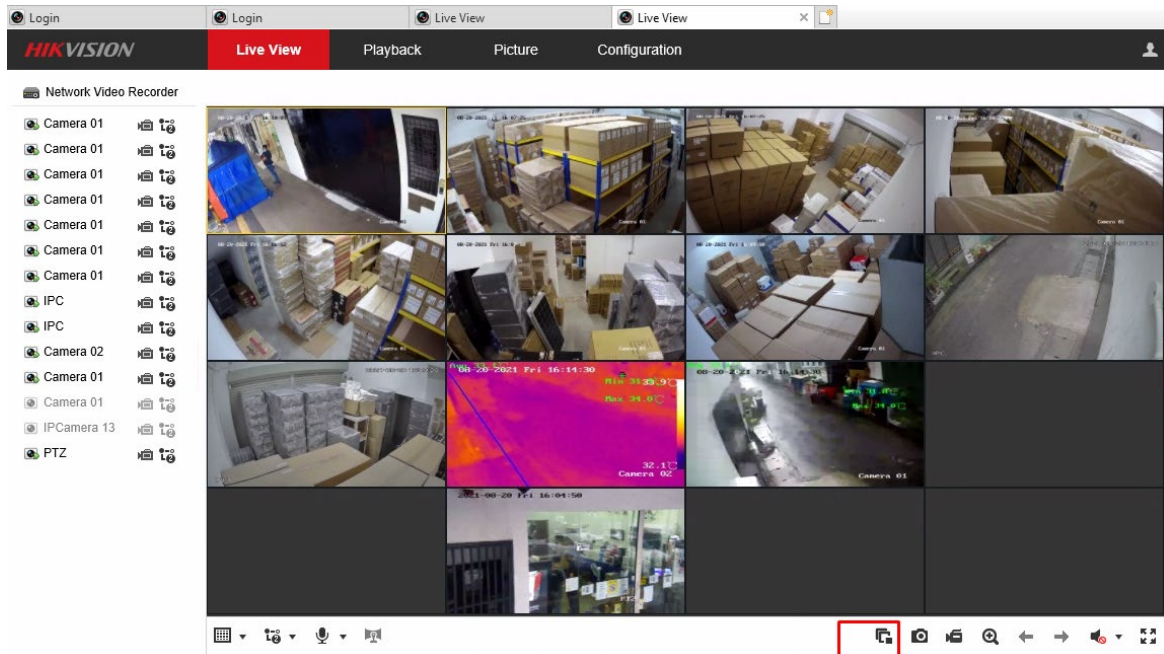

Use Computer Internet Explorer

Step 1 :Open internet Explorer login recorder ip address

Step 2:login recorder username and password

## Step 3: live view

## Step 4 : live view play