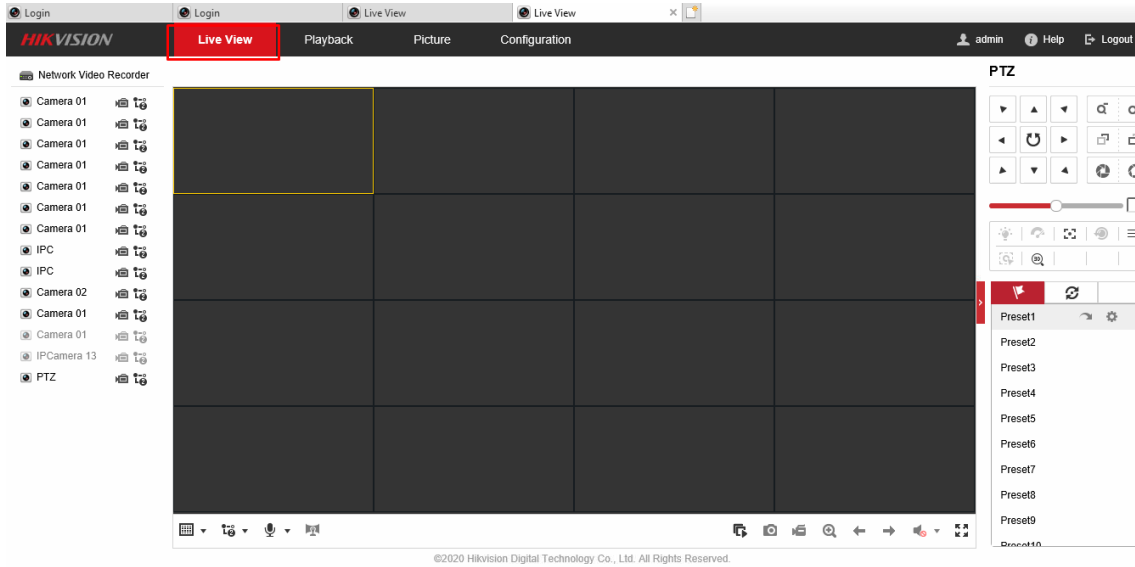

Use Computer Internet Explorer

Step 1 :Open internet Explorer login recorder ip address

Step 2:login recorder username and password

## Step 3: live view

## Step 4 : live view play