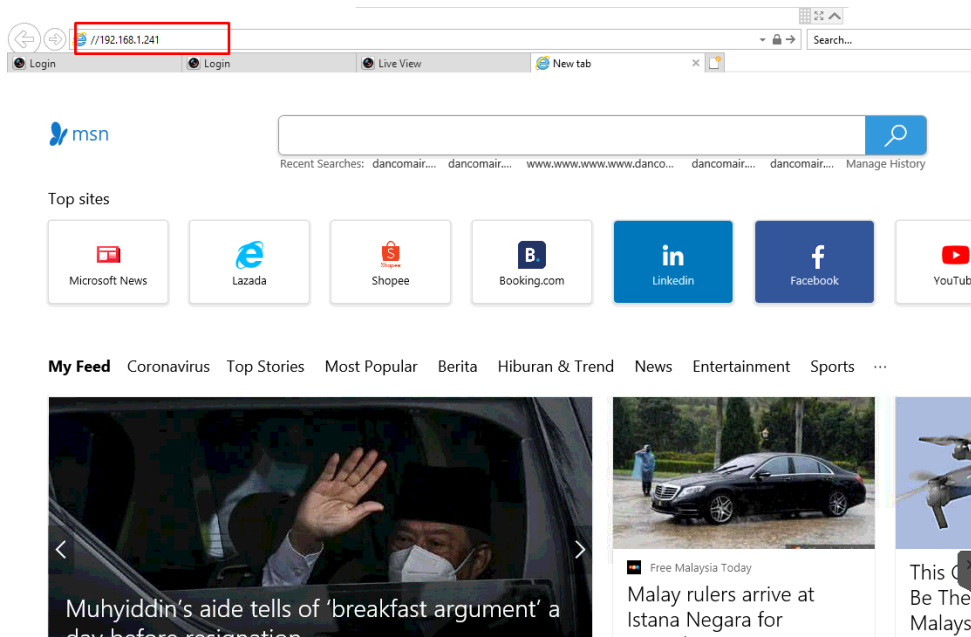

Use Computer Internet Explorer

Step 1 :Open internet Explorer login recorder ip address

Step 2:login recorder username and password

## Step 3: live view