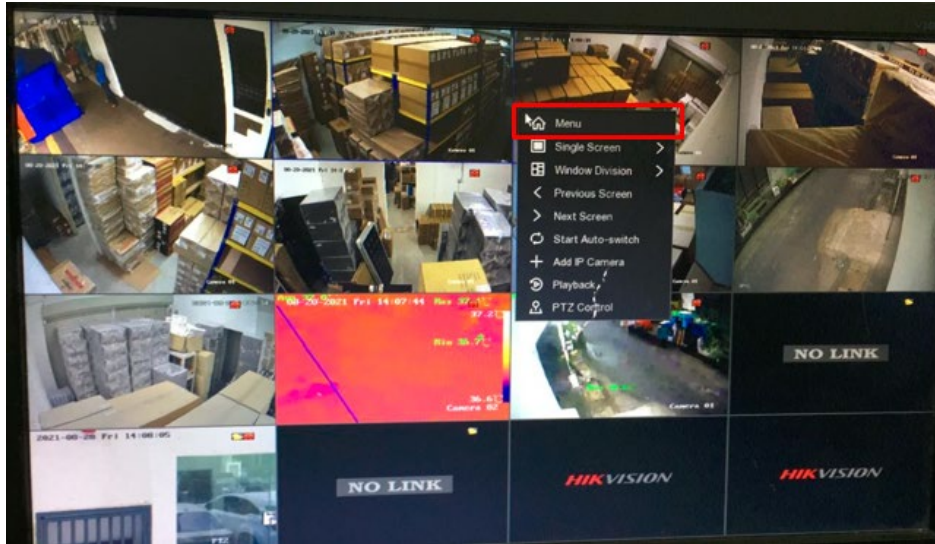

LIVE VIEW

Step 1: Right Click Mouse , Menu

Step 2: Live View

PLAYBACK

Step 1 : Right click Mouse , Menu

Step 2 : select date and camera