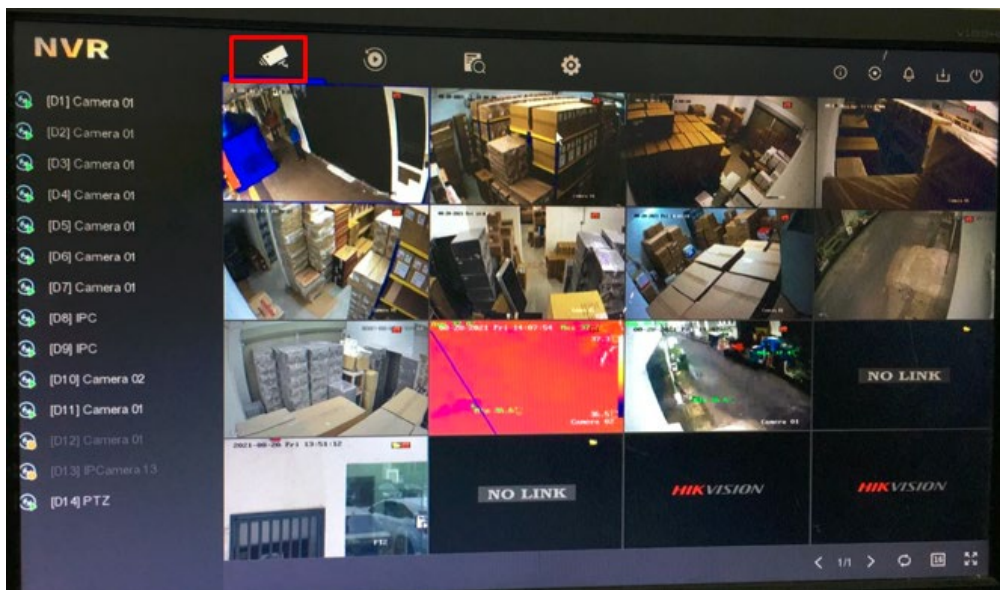

LIVE VIEW

Step 1: Right Click Mouse , Menu

Step 2: Live View

PLAYBACK

Step 1 : Right click Mouse , Menu

Step 2 : select date and camera