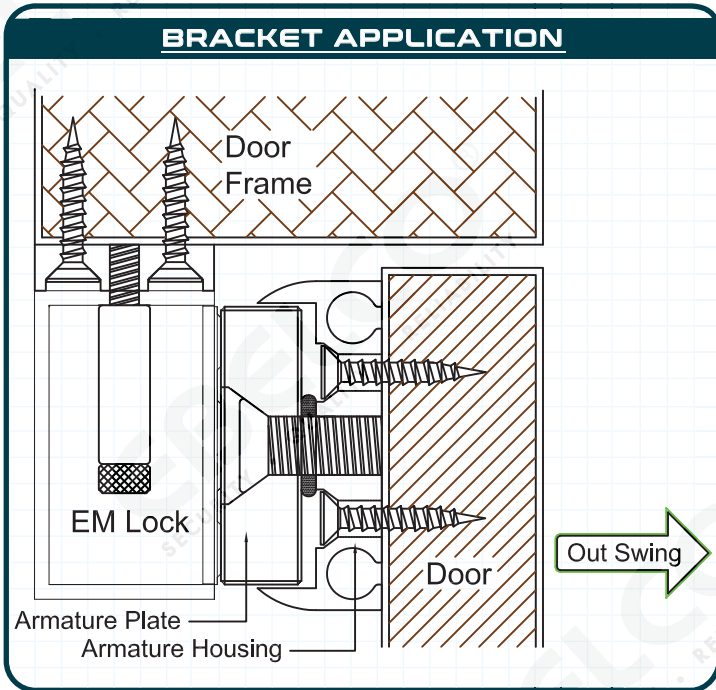

[AH-600]

[ARMATURE HOUSING BRACKET]

[FIRE DOOR APPLICATION]

INSTALLATION METHOD

FEATURES

- + More easy, fast and accurate fixing work instead of drilling a big hole ($\varnothing 13.0\text{mm}$) through the door for the traditional Sex Bolt and Nut.
- + More improved vandal-resistant purpose as the armature plate fixing is invisible from the other side of door.
- + More applicable to various size of doors.
- + More solid outlook and nice presentation.