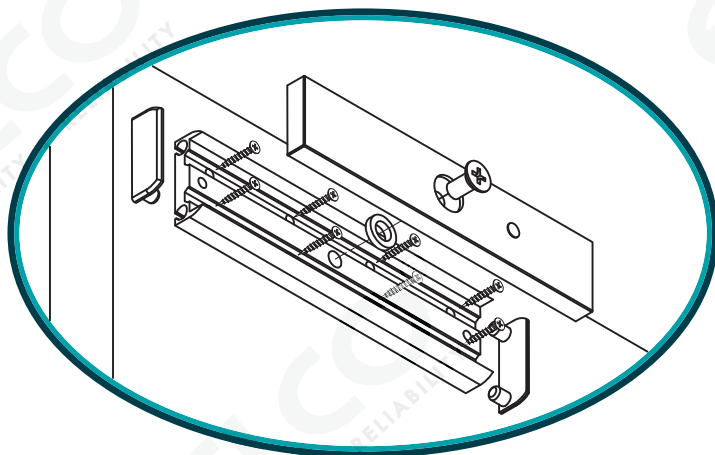

## [ ARMATURE HOUSING BRACKET ]

#### FEATURES

- + More easy, fast and accurate fixing work instead of drilling a big hole ( $\varnothing 13.0\text{mm}$ ) through the door for the traditional Sex Bolt and Nut.
- + More improved vandal-resistant purpose as the armature plate fixing is invisible from the other side of door.
- + More applicable to various size of doors.
- + More solid outlook and nice presentation.