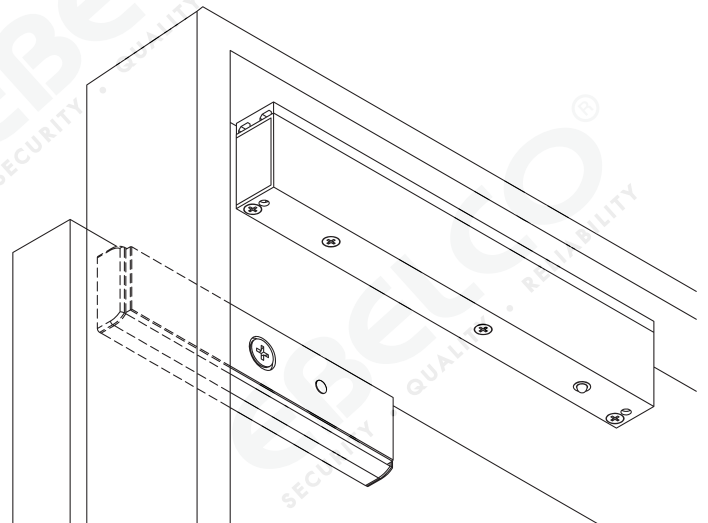

## [ ARMATURE HOUSING BRACKET ]

#### FEATURES

- + More easy, fast and accurate fixing work instead of drilling a big hole ( $\varnothing 13.0\text{mm}$ ) through the door for the traditional Sex Bolt and Nut.
- + More improved vandal-resistant purpose as the armature plate fixing is invisible from the other side of door.
- + More applicable to various size of doors.
- + More solid outlook and nice presentation.