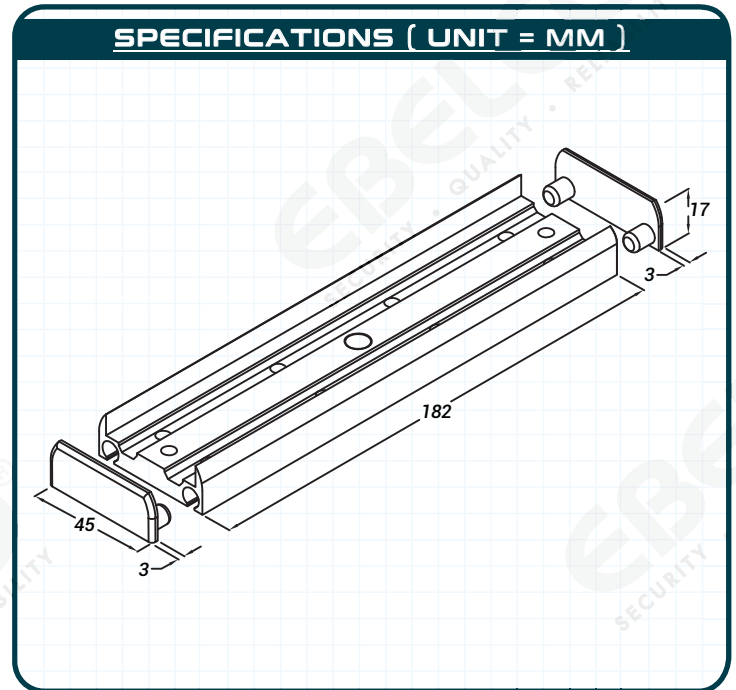

[AH-600]

[ARMATURE HOUSING BRACKET]

[FIRE DOOR APPLICATION]

INSTALLATION METHOD

FEATURES

- + More easy, fast and accurate fixing work instead of drilling a big hole ($\varnothing 13.0\text{mm}$) through the door for the traditional Sex Bolt and Nut.
- + More improved vandal-resistant purpose as the armature plate fixing is invisible from the other side of door.
- + More applicable to various size of doors.
- + More solid outlook and nice presentation.