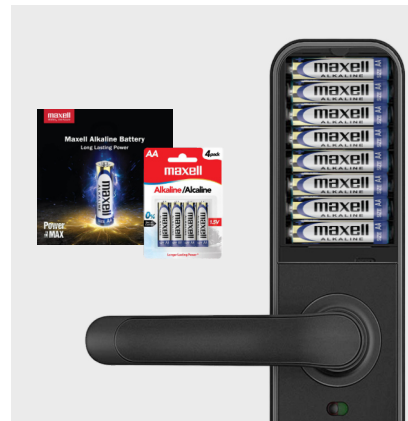

H7B Smart Door Lock

We offer the smart and safe way to enter your home.

Specification

- Aluminium alloy
- Black color
- Front body measurement 360(H) x 72(W) x 25(T) mm
- Adjustable for all door thickness
- Low power consumption with one set of 8 x AA batteries
- Operating temperature -15°C to 55°C
- 200 fingerprint, 200 password, 200 card data capacity
- 1 year warranty

Wood Door

Multiple mode of entry

Choose from fingerprint, password, card, bluetooth / app to unlock your door.

Key and emergency USB port are provided as backup in case of unforeseen circumstances.

Unlock freedom

Be it for holiday or business trips, you still can let guest in you home any point of time. Set temporary of PIN codes to give access to your property **(using app)**.

Always on

Don't worry if the electricity goes down as the smart lock powered by battery AA.

Please be inform that warranty will be void if you use other than Maxell battery brand.

App

Unlock with App. Complete with update record, temporary PIN, etc.

Card

Unlock door with card or key tag with a simple tap