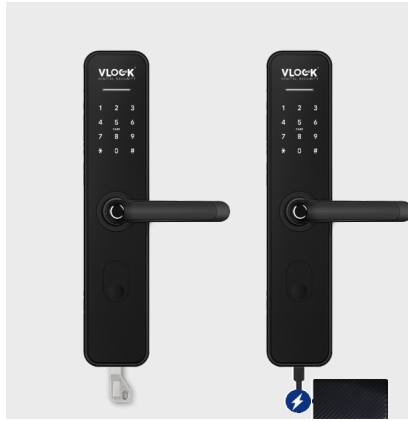

H7B Smart Door Lock

We offer the smart and safe way to enter your home.

Specification

- Aluminium alloy
- Black color
- Front body measurement 360(H) x 72(W) x 25(T) mm
- Adjustable for all door thickness
- Low power consumption with one set of 8 x AA batteries
- Operating temperature -15°C to 55°C
- 200 fingerprint, 200 password, 200 card data capacity
- 1 year warranty

Applicable anywhere

Home

Office

AIRBNB

Old Lock

New Lock

Security Door

Aluminium Door

Wood Door

Multiple mode of entry

Choose from fingerprint, password, card, bluetooth / app to unlock your door.

Key and emergency USB port are provided as backup in case of unforeseen circumstances.

Unlock freedom

Key

Using key underneath to unlock door

72mm

360mm

130mm

Password

Keypad will light up when you touch the surface

Fingerprint