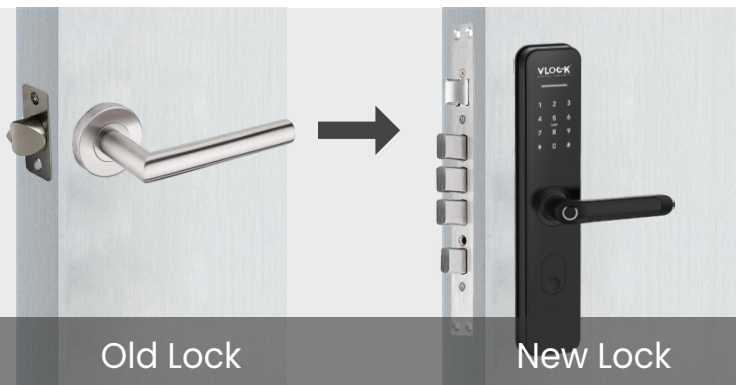

H7B Smart Door Lock

We offer the smart and safe way to enter your home.

Specification

- Aluminium alloy
- Black color
- Front body measurement 360(H) x 72(W) x 25(T) mm
- Adjustable for all door thickness
- Low power consumption with one set of 8 x AA batteries
- Operating temperature -15°C to 55°C
- 200 fingerprint, 200 password, 200 card data capacity
- 1 year warranty

Applicable anywhere

Home

Office

AIRBNB

Old Lock

New Lock

Security Door

Aluminium Door

Wood Door

Multiple mode of entry

Choose from fingerprint, password, card, bluetooth / app to unlock your door.

Key and emergency USB port are provided as backup in case of unforeseen circumstances.

Unlock freedom

Be it for holiday or business trips, you still can let guest in you home any point of time. Set temporary of PIN codes to give access to your property **(using app)**.

Always on

Don't worry if the electricity goes down as the smart lock powered by battery AA.