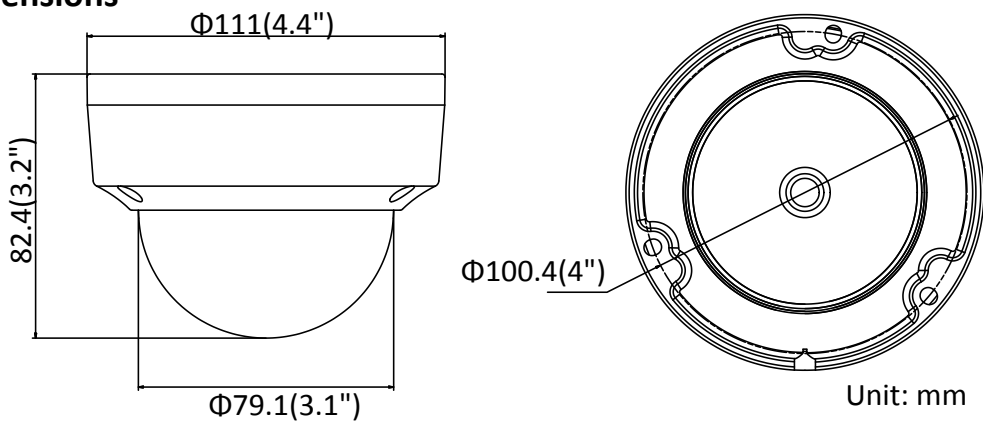

Dimensions

Accessories

Distributed by