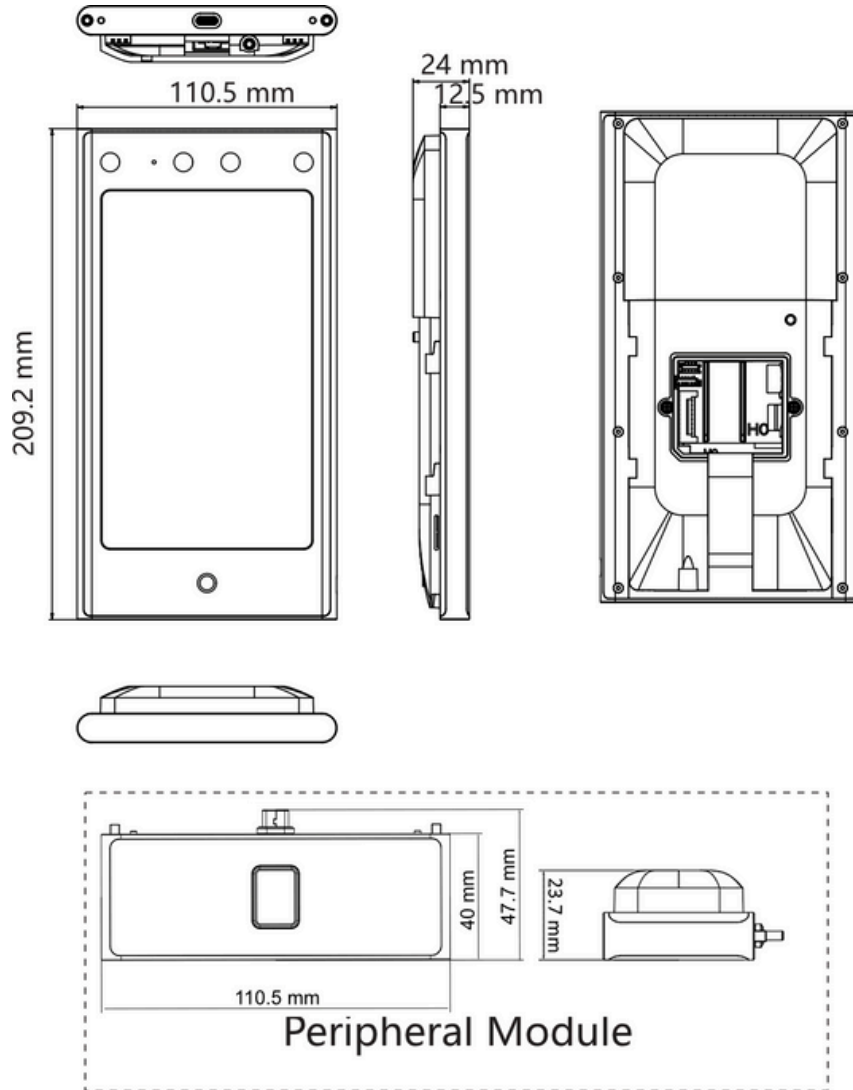

DS-K1T673DX(ESD)
DS-K1T673DX/Singapore/RJ
DS-K1T673DX/Singapore

□ **Dimension**

□ **Accessory**
□ **Optional**

DS-KAB673-S1	DS-KAB6-ZU3	DS-KAB673-A	DS-KAB673-P	DS-KAB673-EDB
DS-KAB673-B	DS-KAB6-W1	DS-KAB673-FBQR	DS-KAB6-D1	DS-KAB6-ZU1