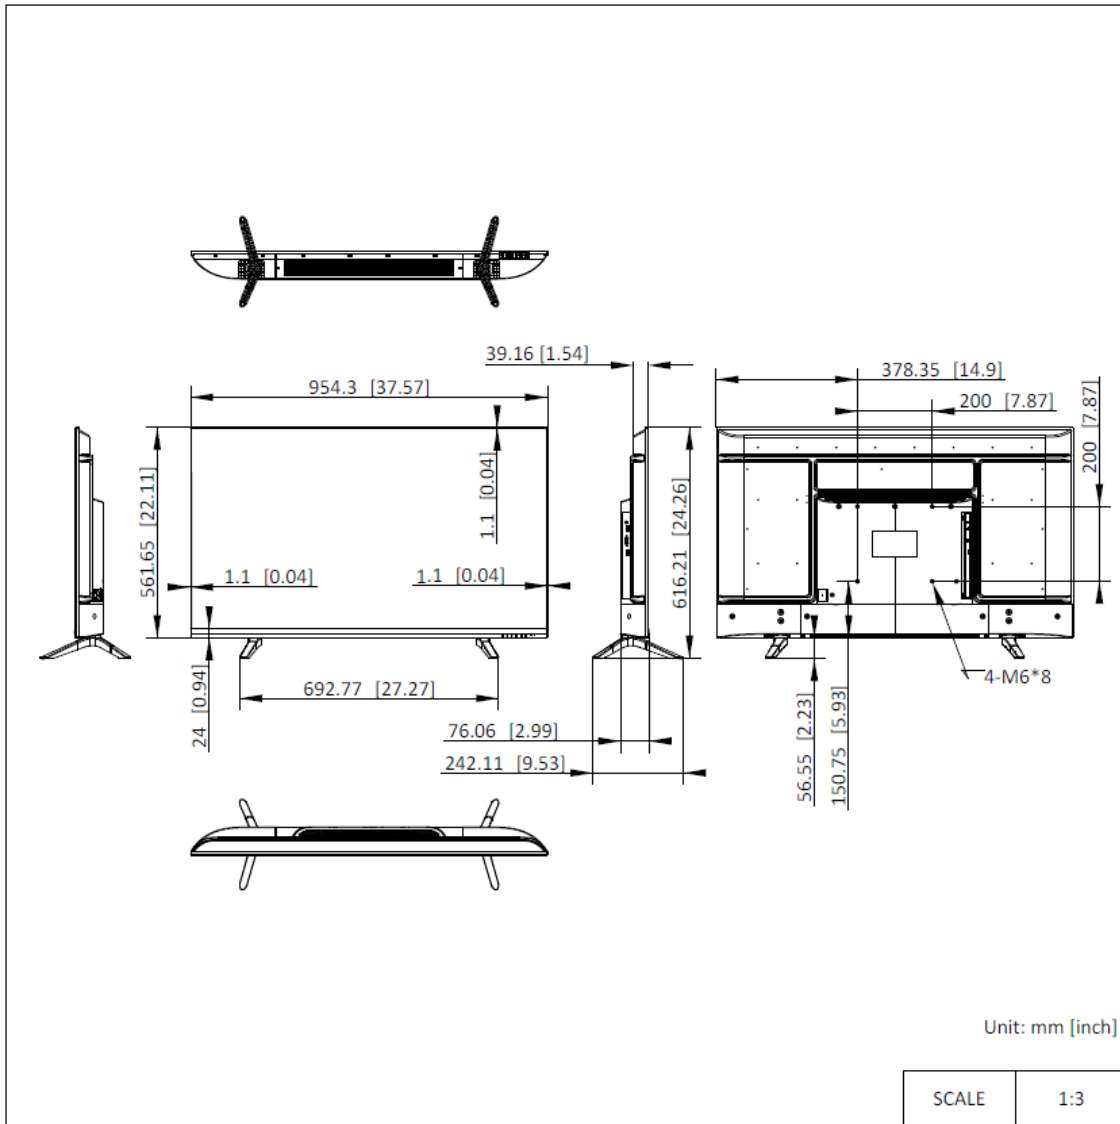

## ▪ Specification

Display	
Screen Size	43 inch
Active Display Area	950.896 (H) mm × 529.254 (V) mm
Resolution	1920×1080 @60 Hz
Backlight	D-LED
Pixel Pitch	0.49005 (H) × 0.49005 (V) mm
Brightness	300 cd/m <sup>2</sup>
Viewing Angle	178° / 178°
Color Depth	8 bit
Contrast Ratio	4000 : 1
Response Time	6.5 ms (typ)
Refresh Rate	60 Hz
Haze	25%
Color Gamut	72% NTSC
Reliability	7 * 24H
Interface	
Video & Audio Input	VGA × 1, HDMI 1.4 × 1
Video & Audio Output	LINE OUT × 1, Speaker OUT × 2 ( 8Ω 10W )
Data Transmission Interface	USB2.0 × 1
Control Interface	无
Power	
Power Supply	100~240 VAC, 50/60Hz, 1.0 A Max
Power Consumption	≤80W
Standby Consumption	≤ 0.5 W
Working Environment	
Working Temperature	0 °C to 50 °C (41 °F to 104 °F)
Working Humidity	20% to 90% RH (Non-Condensing)
Storage Temperature	-20 °C to 60 °C (14 °F to 140 °F)
Storage Humidity	5% to 90% RH (Non-Condensing)
General	
Speaker	8 Ω 10 W ×2
Casing Material	Plastic
VESA	200 mm × 200 mm ( 4 - M6 × 8 mm )
Bezel Width	1.1 mm (top/left/right) , 24 mm (bottom)
Product Dimensions (W × H × D)	Without base : 954.3(W) mm × 561.65(H) mm × 76.06(D) mm 37.57(W) inch × 22.11 (H) inch × 2.99 (D) inch , With base : 954.3(W) mm × 616.21(H) mm × 242.11(D) mm 37.57 (W) inch × 24.26 (H) inch × 9.53 (D) inch
Package Dimensions (W × H × D)	1073(W)mm×668(H)mm×161(D) mm (42.24 (W) × 26.3 (H) × 6.34 (D)) inch
Net Weight	6.85 ± 0.5 kg (15.10 ± 1.1 lb.)
Gross Weight	9.98 ± 0.5 kg (22.00 ± 1.1 lb.)

Packing List	Monitor × 1, Base component × 1, Power cable × 1, HDMI cable (1.5 m) × 1, User manual × 1, Multilingual manual × 1, Remote control × 1, Screw × 6
Remarks	*The base is included by default. *The product appearance and parameters in this specification may vary from your actual device. Please consult our local sales staff for further information.

## ▪ Dimension

- Accessory
- Optional

DS-DM4255W