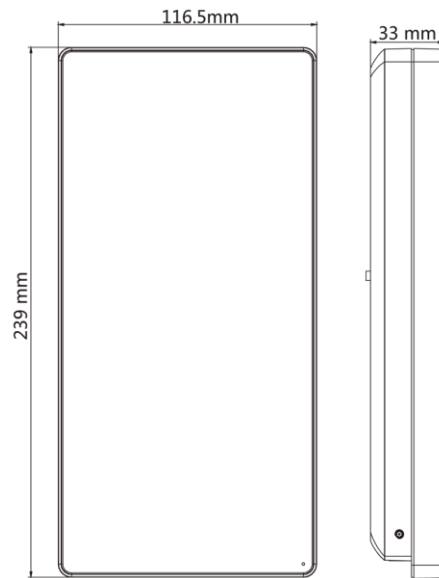

Without Fingerprint Module

▪ **Accessory**

▪ **Optional**

DS-KAB671-S Protective Shield	DS-KAB671-P1 Stand Stick	DS-KAB6-D1 Base Bracket	DS-KAB671-P2 Stand Stick	DS-KAB673-S1 Protective Shield
DS-KAB6-W1 Bracket