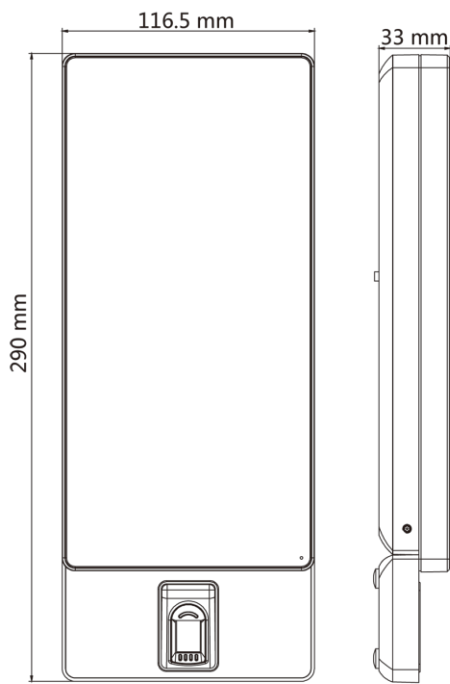

▪ **Dimension**

With Fingerprint Module