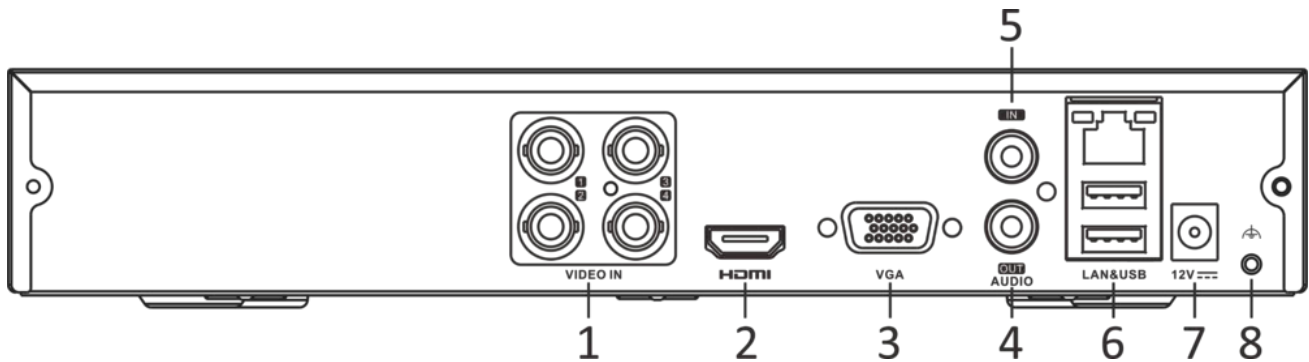

Physical Interface

No.	Description	No.	Description
1	Video and coaxial audio in	5	AUDIO IN, RCA connector
2	HDMI interface	6	LAN network interface and USB interface
3	VGA interface	7	12 VDC power input
4	AUDIO OUT, RCA connector	8	GND

Available Model

iDS-7204HUHI-M1/E