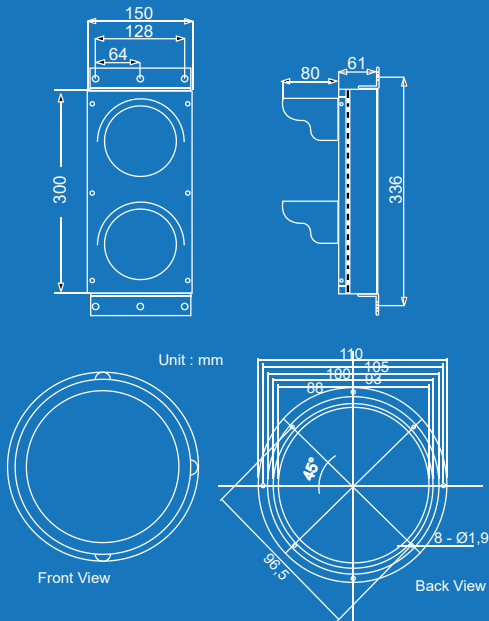

Features

- More easy indicator for barrier open & close
- IP65 Weatherproof enclosure
- LED Display

Dimension

Specification

Color LED Quantity	RED 45 pcs, GREEN 45pcs
Light Intensity	≥ 225cd
Wavelength	625 ± 5nm
Viewing Angle	30°
Power	RED: ≤2W GREEN: ≤4W
Working Voltage	DC-12V
Operating Temperature	-30°C ~ +60° C
Certificates	CE, Chinese GB14887-2003 Standards
IP Rating	IP55
Housing Material	Metal with painting / aluminium/ stainless
Life Span	≥100,000 hours
Power Consumption	Full ball ≤4W

Wiring Diagram