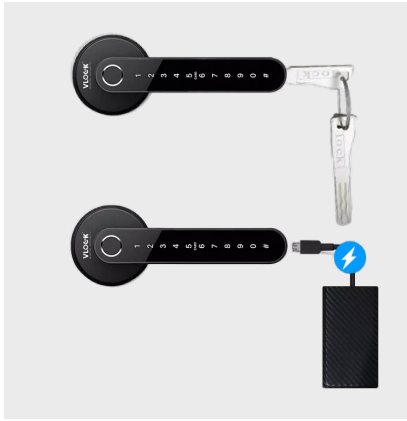

N31B Smart Door Lock

We offer the smart and safe way to enter your home.

Specification

- Aluminium alloy + zinc alloy
- Black color
- Front body measurement 73(H) x 65(W) x 150(L) mm
- 35 - 60mm door thickness
- Low power consumption with one set of 4 x AAA batteries
- Operating temperature -15°C to 55°C
- 200 fingerprint, 200 password, 200 card data capacity
- 1 year warranty

Multiple mode of entry

Choose from fingerprint, password, card, bluetooth / app to unlock your door.

Key and emergency USB port are provided as backup in case of unforeseen circumstances.

Unlock freedom

Be it for holiday or business trips, you still can let guest in your home any point of time. Set temporary of PIN codes to give access to your property **(using app)**.

Card

Unlock door with card or key tag with a simple tap

Key

Using key underneath to unlock door

Password

Keypad will light up when you touch the surface

Fingerprint

Fast speed finger detection to unlock the door

Volume control

Volume is adjustable to your preference. Select from low, medium and high.