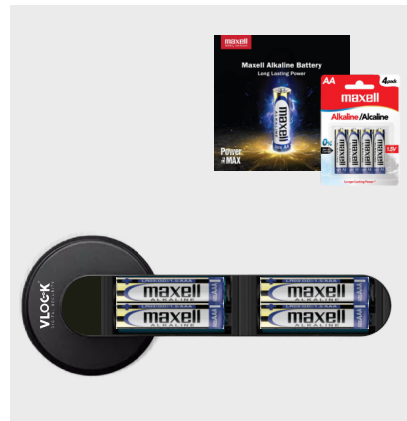

App

Unlock with App. Complete with update record, temporary PIN, etc.

Card

Unlock door with card or key tag with a simple tap

Key

Using key underneath to unlock door

Password

Keypad will light up when you touch the surface

Fingerprint

Fast speed finger detection to unlock the door