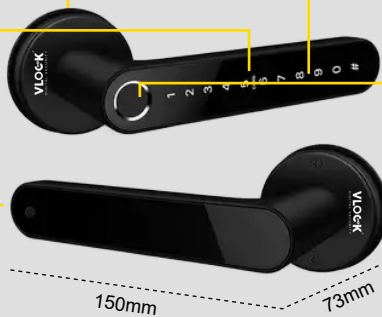

Card

Unlock door with card or key tag with a simple tap

Key

Using key underneath to unlock door

Password

Keypad will light up when you touch the surface

Fingerprint

Fast speed finger detection to unlock the door

Emergency USB Port

Using USB port underneath to supply power to unlock door

Security lockout

Key pad or fingerprint access is disable after several incorrect entries to ensure your property is always secure.