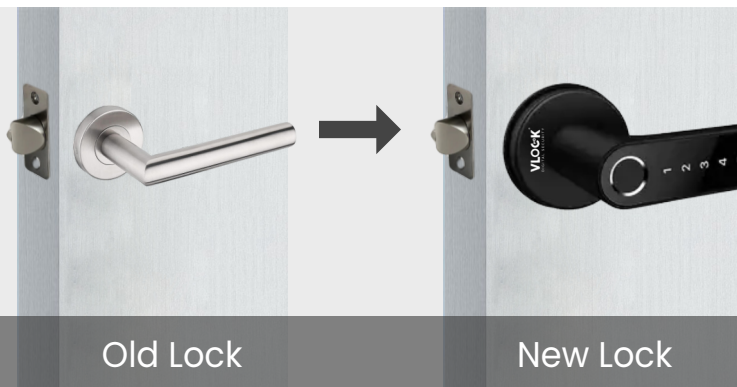

N31B Smart Door Lock

We offer the smart and safe way to enter your home.

Specification

- Aluminium alloy + zinc alloy
- Black color
- Front body measurement 73(H) x 65(W) x 150(L) mm
- 35 - 60mm door thickness
- Low power consumption with one set of 4 x AAA batteries
- Operating temperature -15°C to 55°C
- 200 fingerprint, 200 password, 200 card data capacity
- 1 year warranty

Applicable anywhere

Home

Office

AIRBNB

Old Lock

New Lock

Aluminium Door

Wood Door

Multiple mode of entry

Choose from fingerprint, password, card, bluetooth / app to unlock your door.

Key and emergency USB port are provided as backup in case of unforeseen circumstances.

Unlock freedom

Be it for holiday or business trips, you still can let guest in your home any point of time. Set temporary of PIN codes to give access to your property **(using app)**.

Card

Unlock door with card or key tag with a simple tap

Key

Using key underneath to unlock door

Password

Keypad will light up when you touch the surface

Fingerprint

Fast speed finger detection to unlock the door