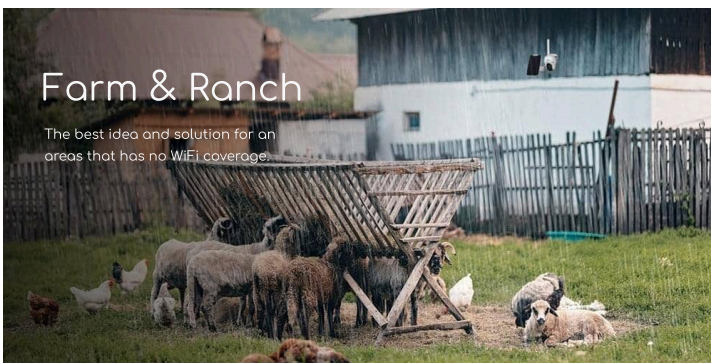

PIR motion detection

105° Viewing angle

Weatherproof

SD card
Cloud record

Intelligent Alerts

Shop

With pan tilt feature, you can check on your shop and staff safety from every angle.

Dock & Marina

Mount this battery powered security camera in minutes to monitor your property and keep in the know.

Farm & Ranch

The best idea and solution for an areas that has no WiFi coverage.

Wildlife Study

Capture and save every value moment for wildlife enthusiasts.

Pan & Tilt - Protect What Matters From All Angle

Being able to pan left and right, tilt up and down, Reolink Go PT can nearly provide complete coverage without blind spots. You can remotely control the pan-tilt feature via Reolink App, and always keep a watchful eye on your property, even you are on the other side of world.