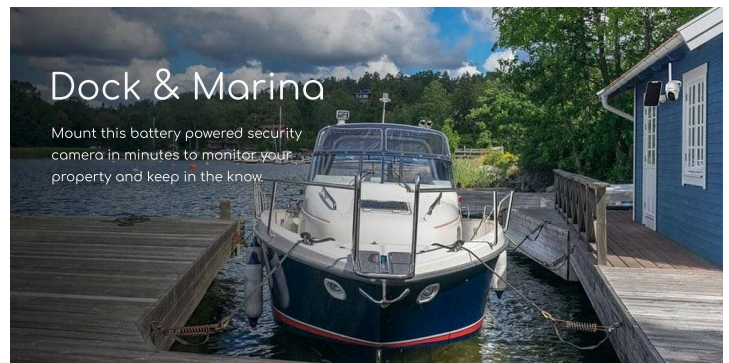

Reolink GO TP

3G/4G LTE

1080P

Starlight night vision

Solar-powered

355° Pan & 140° Tilt

2-Way audio

Remote access

PIR motion detection

105° Viewing angle

Weatherproof

SD card
Cloud record

Intelligent Alerts

Shop

With pan tilt feature, you can check on your shop and staff safety from every angle.

Dock & Marina

Mount this battery powered security camera in minutes to monitor your property and keep in the know.

Farm & Ranch

The best idea and solution for an areas that has no WiFi coverage.

Wildlife Study

Capture and save every value moment for wildlife enthusiasts.

Pan & Tilt - Protect What Matters From All Angle

Being able to pan left and right, tilt up and down, Reolink Go PT can nearly provide complete coverage without blind spots. You can remotely control the pan-tilt feature via Reolink App, and always keep a watchful eye on your property, even you are on the other side of world.