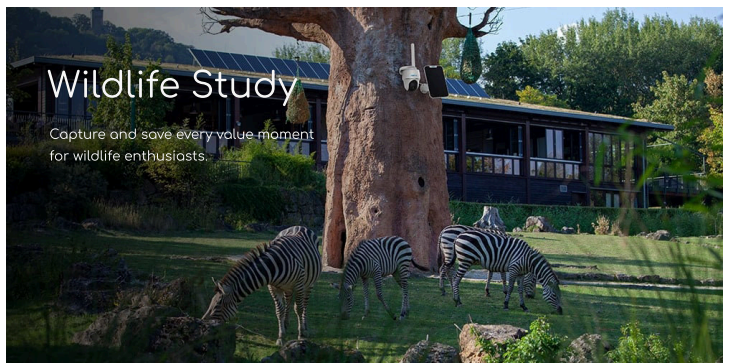

PIR motion detection

105° Viewing angle

Weatherproof

SD card
Cloud record

Intelligent Alerts

Shop

With pan tilt feature, you can check on your shop and staff safety from every angle.

Dock & Marina

Mount this battery powered security camera in minutes to monitor your property and keep in the know.

Farm & Ranch

The best idea and solution for an areas that has no WiFi coverage.

Wildlife Study

Capture and save every value moment for wildlife enthusiasts.

Pan & Tilt - Protect What Matters From All Angle

Being able to pan left and right, tilt up and down, Reolink Go PT can nearly provide complete coverage without blind spots. You can remotely control the pan-tilt feature via Reolink App, and always keep a watchful eye on your property, even you are on the other side of world.