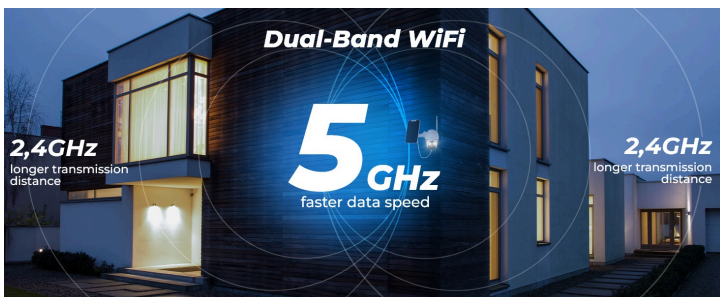

## See Every Detail in 5MP Day & Night

Give you a clear and full-color visual experience at night.

1080P

**5MP**  
(2560x1920)