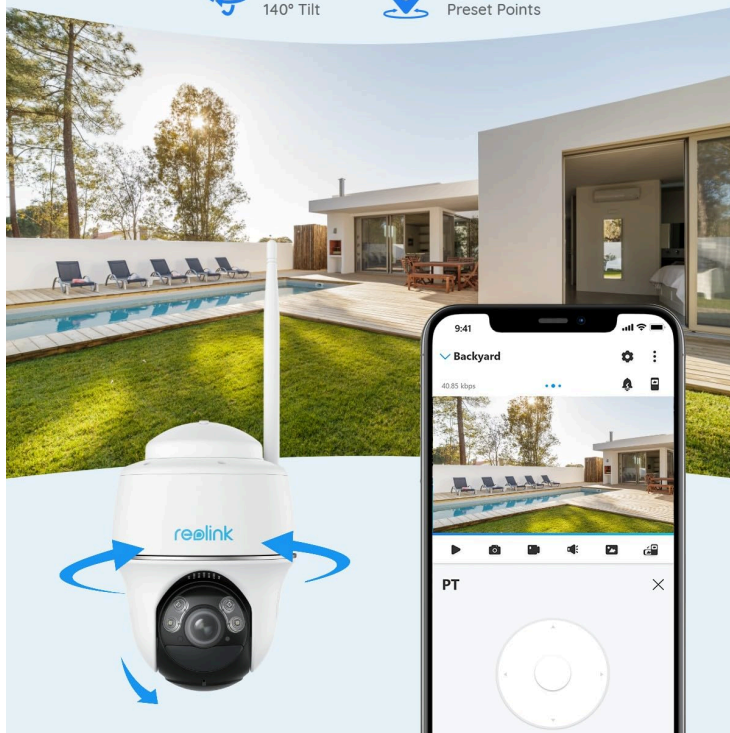

## See Every Detail in 5MP Day & Night

Give you a clear and full-color visual experience at night.

1080P

**5MP**  
(2560x1920)

## Cover Every Angle Of Your House

355° Pan  
140° Tilt

Up to 32  
Preset Points

## Flexible Wireless Setup

**2.4GHz/5GHz**  
WiFi Connection

**Non-Stop**  
Solar Power

## Ready for Outdoor Use

Sunny

Rainy

Snowing

4 Meters