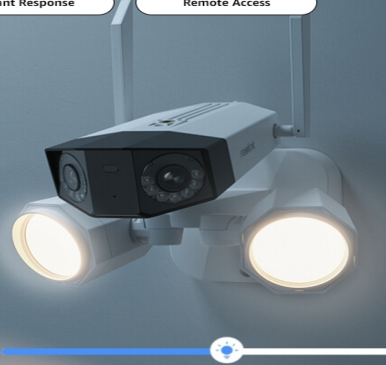

## Brings You a Wider and Brighter View

Plug-in Version

Customizable Lighting

Smart Detection

Instant Response

Remote Access

### The Light Will Serve You Well

The floodlight has three working modes and adjustable brightness to bring you suitable lighting.

Motion Triggered

Auto Switch

On as scheduled