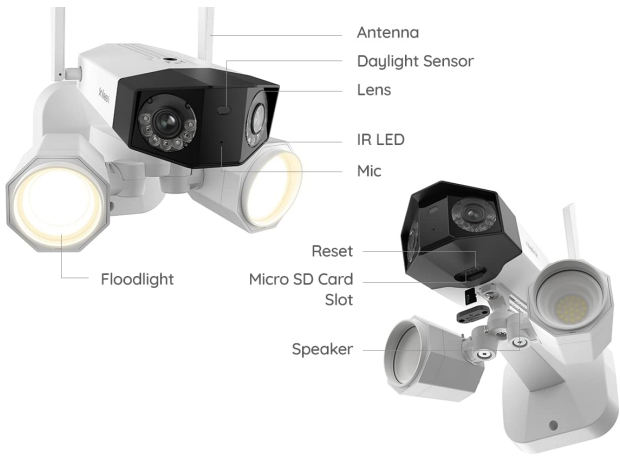

### The Light Will Serve You Well

The floodlight has three working modes and adjustable brightness to bring you suitable lighting.

Motion Triggered

Auto Switch

On as scheduled

### What's in the box

Duo Floodlight Wifi	1m Network Cable	Power Adapter	4.5m Power Extension Cable
Mounting Hole Template	Mounting Plate	Quick Start Guide	Pack of Screws

Customizable Lighting   Smart Detection   Instant Response   Remote Access