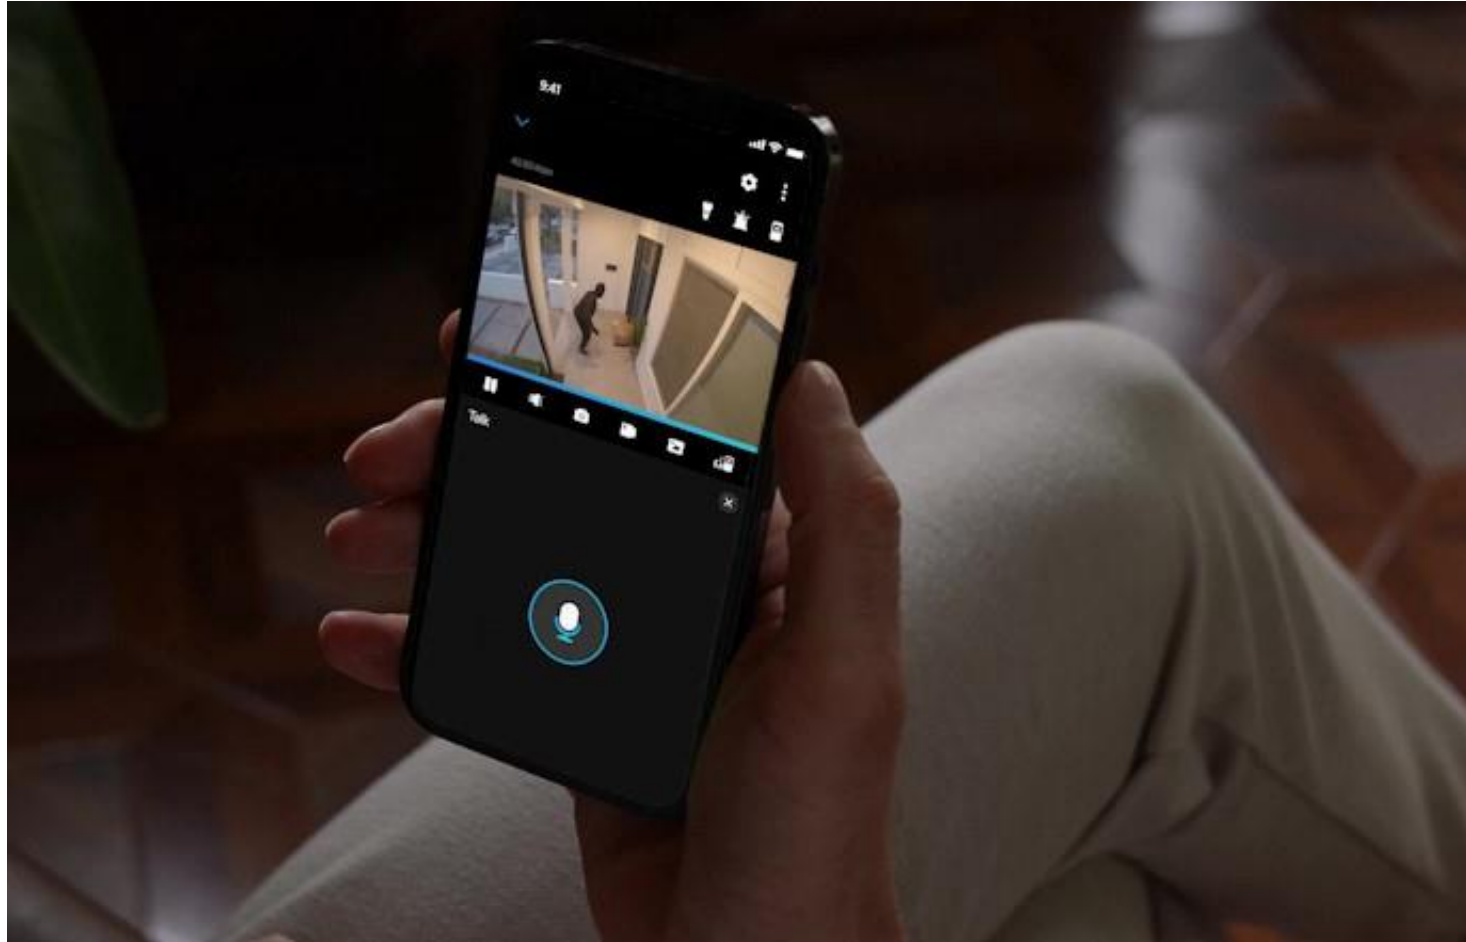

Monitor all corners with one camera. Seeing with 180° viewing angles horizontally and vertically, the camera provides a 360° panoramic field to cover your store, office, meeting room, warehouse, living room, or other wide areas.

Note: On the Monitor via NVR, you can only see the original fisheye view and the 5-in-1 view.

Ceiling Mount--fisheye

Wall Mount--fisheye

Desktop Mount--fisheye

Multiple Display Modes

On Reolink App/Client, switch to your preferred display mode to see the more natural images in live view and playback. Control the view by digitally panning, tilting, and zooming in to focus on what you care about.

Note: On the Monitor via NVR, you can only see the original fisheye view and the 5-in-1 view.

Ceiling Mount--Fisheye

Ceiling Mount--Quad View

Ceiling Mount--Dual Panoramic View

Ceiling Mount--Cylindrical View

Remote Two-Way Audio

Have a real-time talk with people beside the camera no matter where you are to respond in time. Say hello to your guests or deter the unwelcome.

Smart Person Detection

When a suspicious person is detected, the camera's siren will be triggered, and you will receive an instant notification. The camera helps you keep an eye on your house, warehouse, store, or restaurant when you're away.