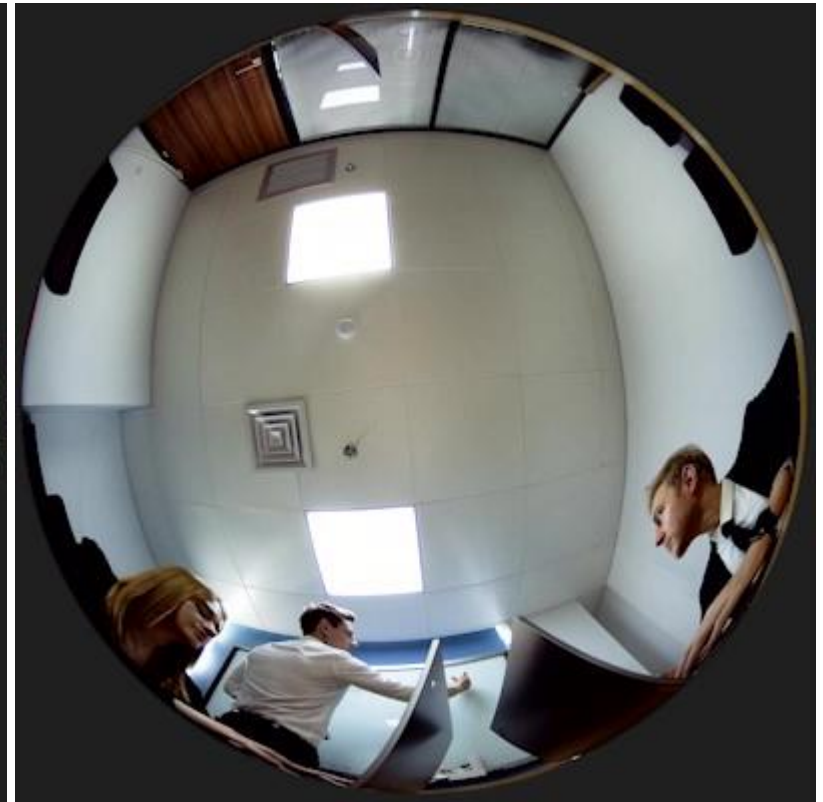

Monitor all corners with one camera. Seeing with 180° viewing angles horizontally and vertically, the camera provides a 360° panoramic field to cover your store, office, meeting room, warehouse, living room, or other wide areas.

180° Angle of View

The 180° viewing angle of the Reolink fisheye camera FE-W greatly surpasses the limit of non-fisheye cameras and will bring you a much bigger picture and more information.

Reolink Fisheye Camera FE-W

2K+ 6MP Super HD

Better than traditional 5MP fisheye cameras, Reolink fisheye camera FE-W offers crystal-clear 6MP images/videos. Never miss important details.

Multiple Display Modes

On Reolink App/Client, switch to your preferred display mode to see the more natural images in live view and playback. Control the view by digitally panning, tilting, and zooming in to focus on what you care about.

Note: On the Monitor via NVR, you can only see the original fisheye view and the 5-in-1 view.

Ceiling Mount--fisheye

Wall Mount--fisheye

Desktop Mount--fisheye

Multiple Display Modes

On Reolink App/Client, switch to your preferred display mode to see the more natural images in live view and playback. Control the view by digitally panning, tilting, and zooming in to focus on what you care about.