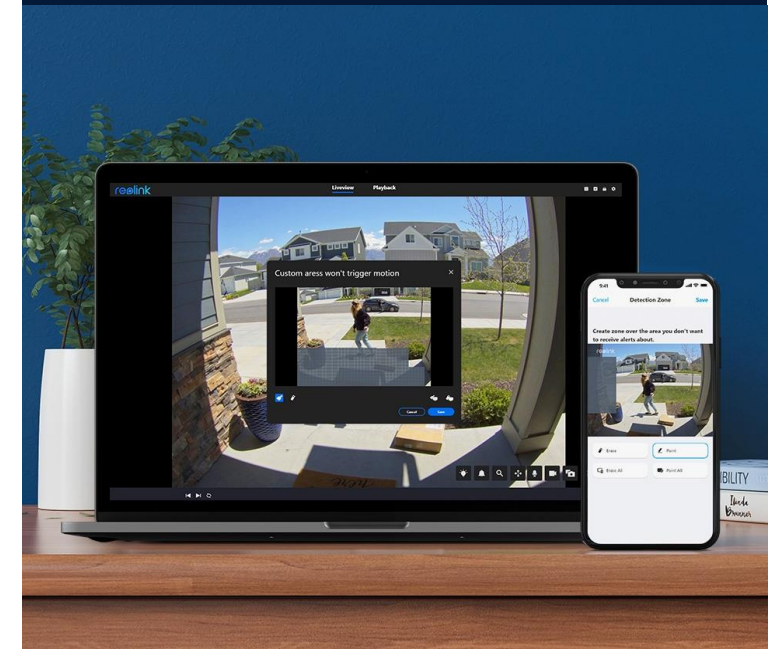

Monitor all corners with one camera. Seeing with 180° viewing angles horizontally and vertically, the camera provides a 360° panoramic field to cover your store, office, meeting room, warehouse, living room, or other wide areas.

Security at Your Fingertips, Anytime & Anywhere

With only a few taps or clicks on Reolink App or Client, you can access your camera remotely and keep an eye on your property anytime, anywhere.

Real-Time Alerts

Receive instant notifications once the security camera has detected something suspicious.

Easy & Smart Playback

Easy & Smart Playback
Find and play back saved videos easily with filters for dates, event types, or detection types.

Motion Zone

Create areas you don't want to receive alarms about. Focus on what matters and stay away from unnecessary alerts.

Control Your Cameras, Hands-Free

As easy as saying "Hey Google, show me the backyard", you can check what's happening there on your Google Nest Hub or Chromecast-enabled TVs.