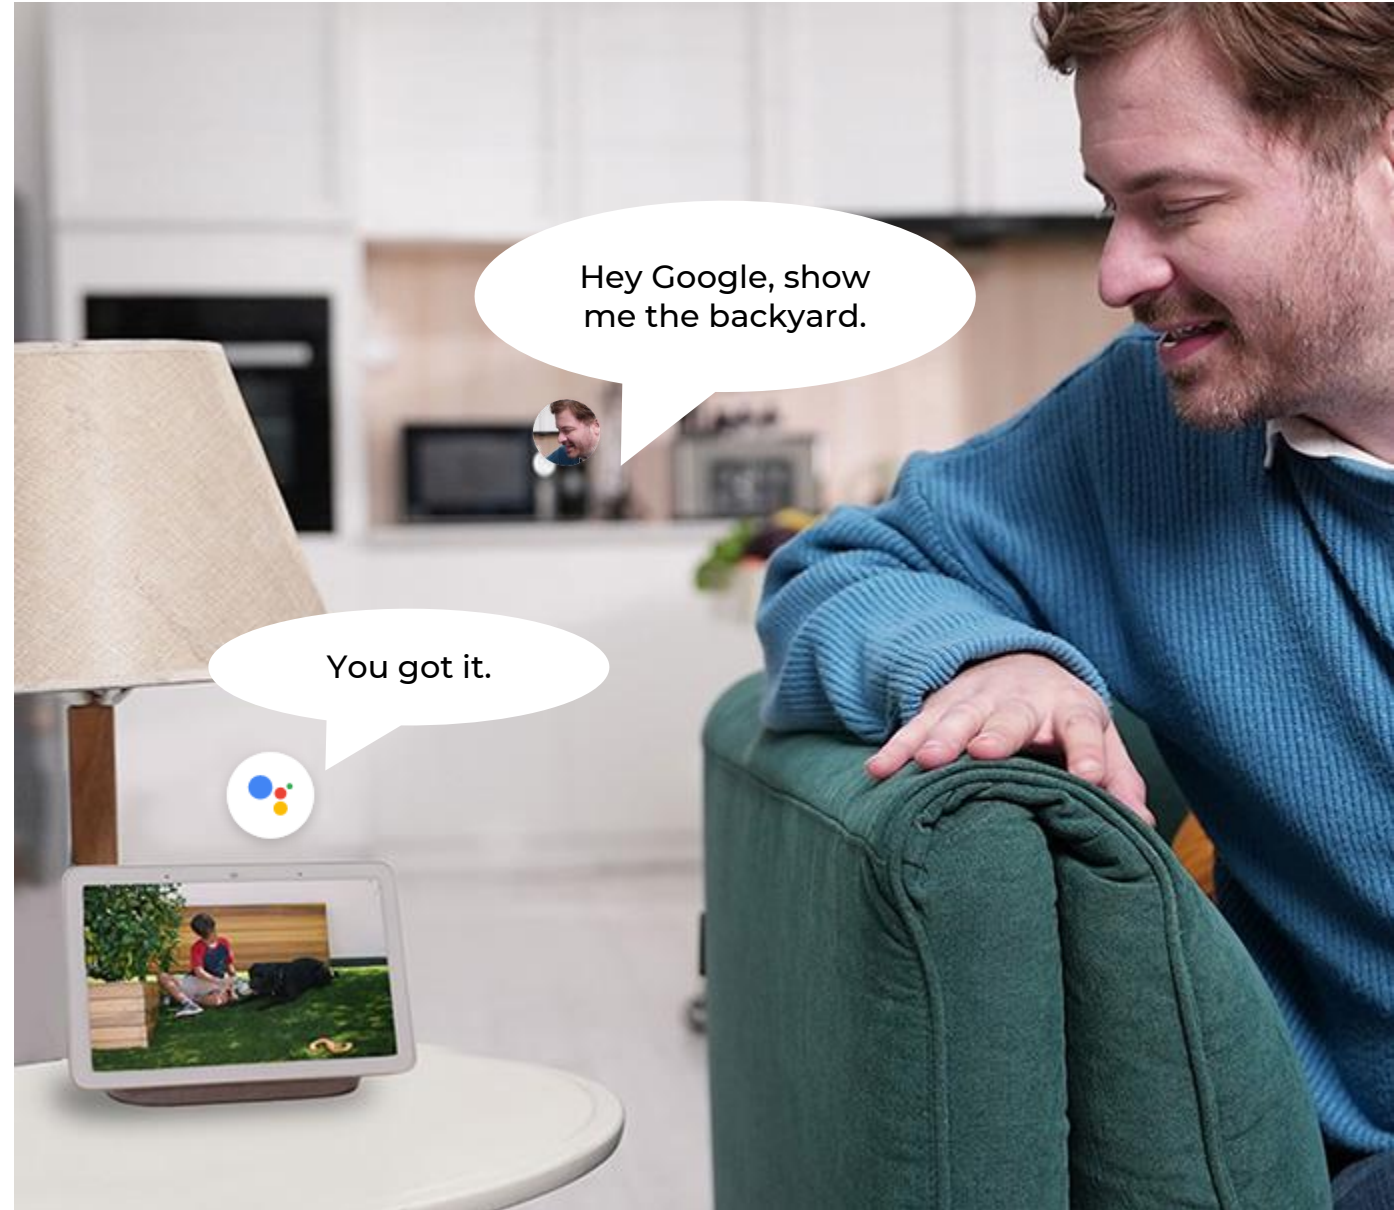

Monitor all corners with one camera. Seeing with 180° viewing angles horizontally and vertically, the camera provides a 360° panoramic field to cover your store, office, meeting room, warehouse, living room, or other wide areas.

Security at Your Fingertips, Anytime & Anywhere

With only a few taps or clicks on Reolink App or Client, you can access your camera remotely and keep an eye on your property anytime, anywhere.

Real-Time Alerts

Motion Zone

Create areas you don't want to receive alarms about. Focus on what matters and stay away from unnecessary alerts.

Control Your Cameras, Hands-Free

As easy as saying "Hey Google, show me the backyard", you can check what's happening there on your Google Nest Hub or Chromecast-enabled TVs.

*** Note: With Google Assistant, you can only see the original fisheye view. The feature is incompatible when camera is connected to NVRs.**

Product Specs

- 1. Microphone
- 2. Daylight Sensor
- 3. Lens
- 4. IR LEDs