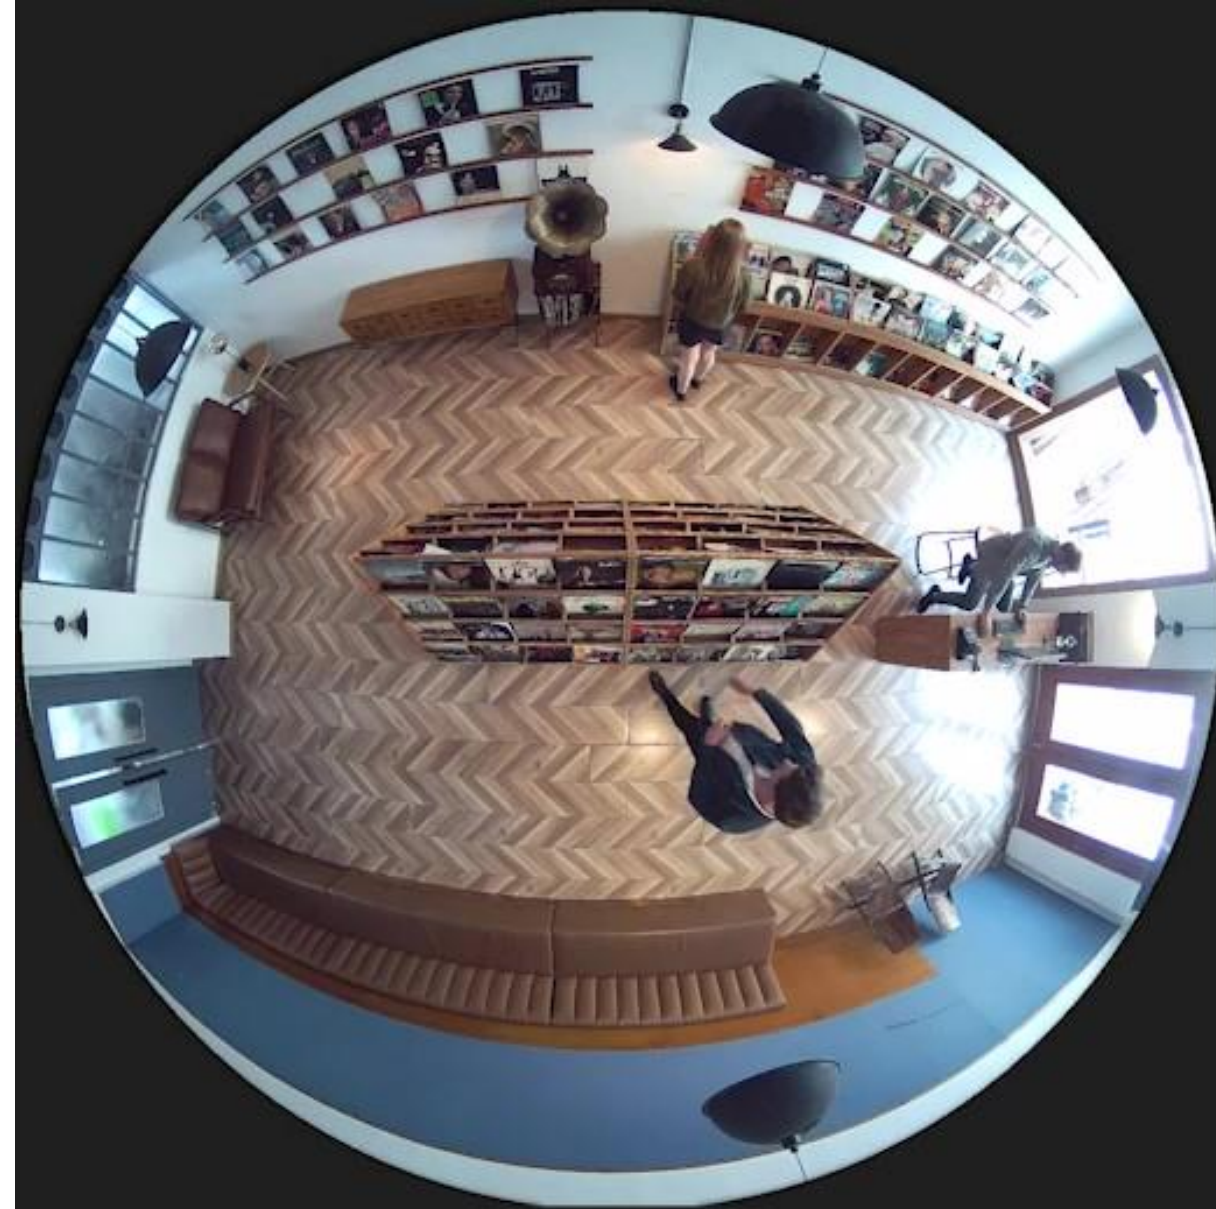

FE-W (WiFi Version)

360° Panoramic Indoor Fisheye Camera

- Multiple Display Modes
- 6MP SHD
- 5/2.4GHz WiFi
- Smart Person Detection
- Built-in Siren
- Quality Night Vision

Product introduction

Super
HD

2K+ HD

Offers crystal-clear 6MP images/videos.
Never miss important details.

Person Detection

Discerns people from other objects.
More accurate alerts.

360°

360° Panoramic View

Super Wide & Super Clear
Follow It Automatically & Closely

Monitor all corners with one camera. Seeing with 180° viewing angles horizontally and vertically, the camera provides a 360° panoramic field to cover your store, office, meeting room, warehouse, living room, or other wide areas.

180° Angle of View

The 180° viewing angle of the Reolink fisheye camera FE-W greatly surpasses the limit of non-fisheye cameras and will bring you a much bigger picture and more information.

Reolink Fisheye Camera FE-W