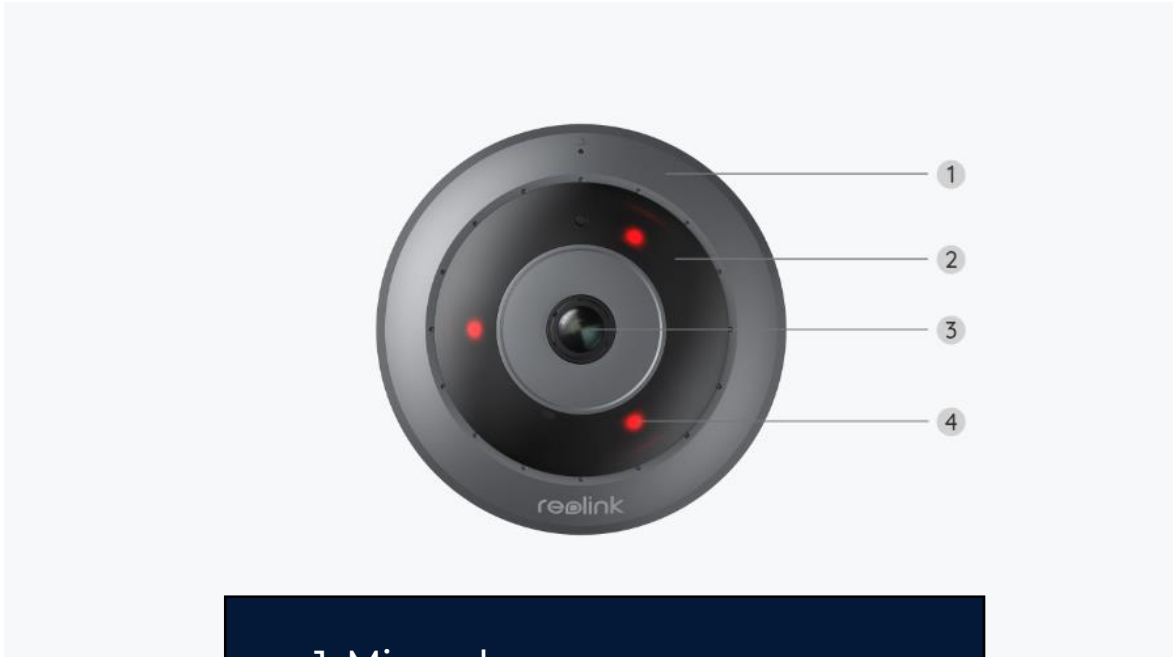

Note: On the Monitor via NVR, you can only see the original fisheye view and the 5-in-1 view.

Ceiling Mount--fisheye

Wall Mount--fisheye

Desktop Mount--fisheye

Multiple Display Modes

On Reolink App/Client, switch to your preferred display mode to see the more natural images in live view and playback. Control the view by digitally panning, tilting, and zooming in to focus on what you care about.

Motion Zone

Create areas you don't want to receive alarms about. Focus on what matters and stay away from unnecessary alerts.

Control Your Cameras, Hands-Free

As easy as saying "Hey Google, show me the backyard", you can check what's happening there on your Google Nest Hub or Chromecast-enabled TVs.

*** Note: With Google Assistant, you can only see the original fisheye view. The feature is incompatible when camera is connected to NVRs.**

Product Specs

- 1. Microphone
- 2. Daylight Sensor
- 3. Lens
- 4. IR LEDs