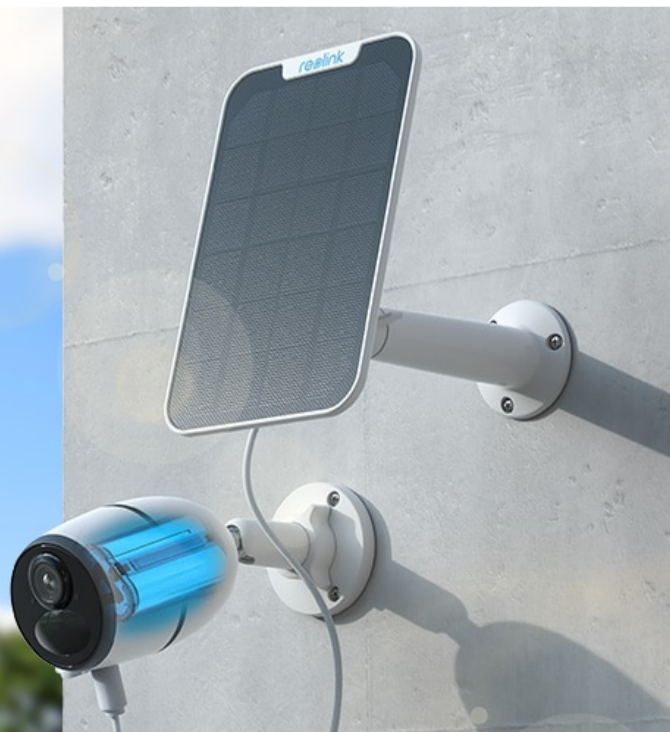

7800mAh
5V2A power supply

Reolink solar panel
Get Non-Stop Power