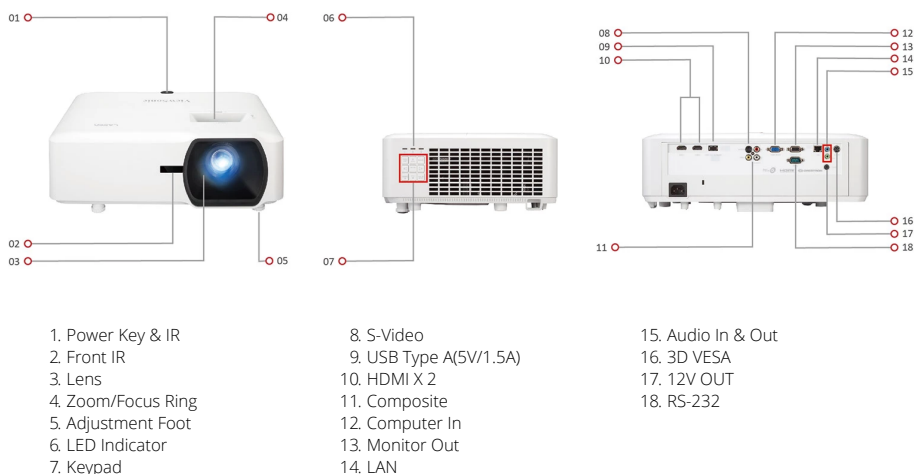

## SPECIFICATION

Native Resolution:	1920x1200
DMD Type:	DC3
Brightness:	5000 ANSI Lumens
Contrast Ratio:	3000000:1
Display Color:	1.07 Billion Colors
Light Source Type:	Laser Phosphor system
Light Source Life (Normal):	up to 20000
Lamp Watt:	Nichia 67W x2
Lens:	F=1.94-2.06, f=12-15.6mm
Projection Offset:	100%+/-5%
Throw Ratio:	1.13-1.47
Optical Zoom:	1.3X
Digital Zoom:	0.8x-2.0x
Image Size:	30"-300"
Throw Distance:	0.73-9.50m, (100"@2.43m)
Keystone:	H: +/-40° , V: +/-40°
Audible Noise (Normal):	35dB
Audible Noise (Eco):	28dB
Input Lag:	16ms
Resolution Support:	VGA(640 x 480) to WUXGA(1920 x 1200)
HDTV Compatibility:	480i, 480p, 576i, 576p, 720p, 1080i, 1080p
Video Compatibility:	NTSC, PAL, SECAM
Horizontal Frequency:	15K-102KHz
Vertical Scan Rate:	23-120Hz

## INPUT

Computer in (share with component):	1
Composite:	1
S-Video:	1
HDMI:	2, (HDMI 1.4a/HDCP1.4 x2)
Audio-in (3.5mm):	1
Audio-in (RCA R/L):	1
3D VESA (Sync):	1
RJ45 Input:	1 , (LAN control)

## OUTPUT

Monitor out:	1
Audio out (3.5mm):	1
Speaker:	10W x2
USB Type A (Power):	1 (5V/ 1.5A), (share with service)
12V Trigger (3.5mm):	1 (3.5mm)

## OTHERS

Power Supply Voltage:	100-240V+/- 10%, 50/60Hz, (AC in)
Power Consumption:	Normal: 430W, Standby: <0.5W
Operating Temperature:	0~40°C
Net Weight:	5.9kg
Dimensions (WxDxH) with Adjustment Foot:	405x305x145mm