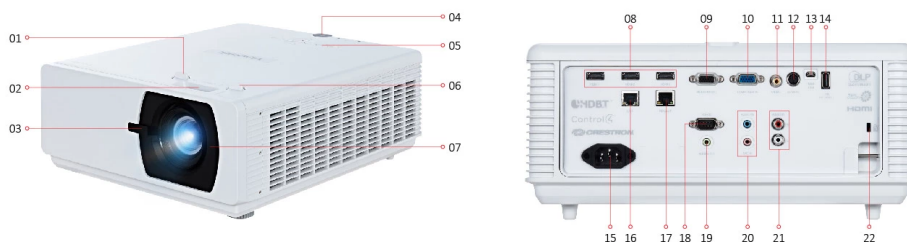

## Key Features

- Laser phosphor technology
- Full HD 1080p resolution
- 30,000 hours lifespan
- Built-in HDBaseT receiver
- H/V lens shift & 1.65X optical zoom

## Product Description

The LS800HD shines bright in virtually any environment with 5,000 ANSI Lumens of high-brightness projection and 1080p resolution clarity. The projector comes equipped with a laser phosphor technology capable of achieving up to 30,000 hours of maintenance free projection and is capable of 24/7 continuous operation to provide a dramatically durable solution for public use. H/V lens shift and 1.65X optical zoom offers additional flexibility and makes the projectors adaptable to a wide array of installation settings. The projector's built-in HDBaseT receiver is able to transmit uncompressed high resolution audio and video at a lengthy distance (100 meters for 1080p and 70 meters for 4K/2K) when combined with a cat5e/cat6 cable and is compatible with any certified HDBaseT transmitter. Addition features such as portrait mode and 360-degree projection allow users to deliver a fresh visual perspective for creative applications such as staging and advertising.

## SPECIFICATION

Native Resolution:	1920x1080
DC type:	DC3
Brightness:	5000 ANSI Lumens
Contrast Ratio with SuperEco mode:	100000:1
Display Color:	1.07 Billion Colors
Light Source:	Laser Phosphor system
Light source life (Nor/SuperEco):	20000/30000
Lamp Watt:	Laser Bank x 4
Lens:	f/2.45-3.13, f=17.23-27.9mm
Projection Offset:	145%+/- 10%
Throw Ratio:	1.15-1.9
Image size:	50" - 300"
Throw Distance:	1.27-7.64m (100"@2.55m)
Keystone:	H:+/-30° , V:+/-25°
Lens Shift V. Range:	Yes (-2.9% +11.8%)
Lens Shift H. Range:	Yes (-2.5% +2.5%)
Optical Zoom:	1.65x
Audible Noise (Eco):	32dB
Resolution Support:	VGA(640 x 480) to WUXGA_RB(1920 x 1200) *RB-Reduced Blanking
HDTV Compatibility:	480i, 480p, 576i, 576p, 720p, 1080i, 1080p
Video Compatibility:	NTSC, PAL, SECAM
Horizontal Frequency:	15K~102KHz
Vertical Scan Rate:	23~120Hz