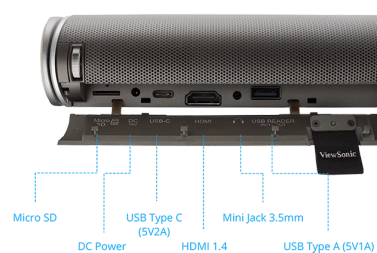

Key Features

- Dual integrated Harman Kardon speakers
- 30,000 hours LED light source
- Smart stand for 360 degree projection
- Up to 6 hours battery life
- iF Award winning design

Product Description

The ViewSonic M1, iF award-winning, is an ultra-portable LED projector that delivers convenient entertainment in nearly any room. With a built-in battery, up to 30,000 hours of LED light source life time, this projector will deliver years of multimedia entertainment wherever it goes. Weighing less than two pounds, the M1's compact and lightweight design makes it ideal for moving from room to room, or for indoor/outdoor usage. An integrated smart stand provides for simple 360-degree setup, while also doubling as a lens cover. Once the lens is uncovered, the projector automatically powers on with full brightness for instant entertainment. The lens also features a safety auto-off feature that powers down the projector when objects are detected too close to the lens. Dual Harman Kardon speakers provide crisp and clear sound for multimedia content, while a short throw lens can display large images in small spaces. What's more, versatile connectivity options include a MicroSD card slot, USB Type-A, USB Typ-C, and built-in 16GB memory – making the M1 a great option for sharing and displaying videos and other multimedia content.

INPUT

HDMI / HDCP:	1 (HDMI 1.4/ HDCP 1.4)
SD Card:	Micro SD (32GB, SDHC)
Internal Memory:	16GB
USB type C:	1 (5V/ 2A)

OUTPUT

Audio out (3.5mm):	1
Speaker:	3W Cube x 2
USB type A (Power):	1 (5V/ 1A)

OTHERS