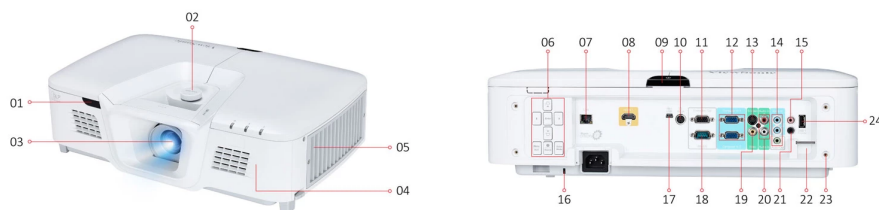

Delivering 5000 lumens of brightness in WXGA resolution, the ViewSonic PG800W is the perfect installation projector for large, brightly lit environments such as conference rooms, classrooms, or any other large public venue. Utilizing an intuitive design, PG800W is highly flexibility and easy to install. It comes equipped with centered lens and vertical lens shift, which offer extra flexibility that makes the projectors more adaptable to difficult installation locations. The concealed PortAll® compartment can accommodate optional HDBT or wireless dongles for versatile content projection. PG800W is certified by Creston, AMX, PJ Link and Extron, meaning that it can be controlled remotely via LAN connection for efficient projector management. Other notable features include SuperColor™ technology for true-to-life image color, SonicExpert, and SonicMode for incredibly clear sound which allows PG800W to deliver a professional audio-visual experience.

15. IR out
16. Kensington lock
17. Mini USB for service
18. RS232
19. Video
20. Audio in L/R(RCA)
21. 12V out

22. Security bar
23. Cable management screw hole
24. USB type A (5V/2A)

SPECIFICATION

Native Resolution:	1280 x 800
DC type:	DC3
Brightness:	5000 ANSI lumens
Contrast Ratio with SuperEco mode:	5000:1 (with Eco mode)
Display Color:	1.07 Billion Colors
Light Source:	Lamp
Light source life (Nor/SuperEco):	2000/2500 (Nor/Eco)
Lamp Watt:	370W
Lens:	F=2.59-2.87, f=16.88-21.88mm
Projection Offset:	110%+/-5%
Throw Ratio:	1.21-1.57
Image size:	30" - 300"
Throw Distance:	0.78m-10.14m(100" @2.61m)
Keystone:	±40° (Vertical)
Lens Shift V. Range:	Yes (+7.5%, -0%)
Optical Zoom:	1.3x
Audible Noise (Eco):	33dB
Resolution Support:	VGA(640 x 480) to FullHD(1920 x 1080)
HDTV Compatibility:	480i, 480p, 576i, 576p, 720p, 1080i, 1080p
Video Compatibility:	NTSC, PAL, SECAM
Horizontal Frequency:	15K~102KHz
Vertical Scan Rate:	23~120Hz