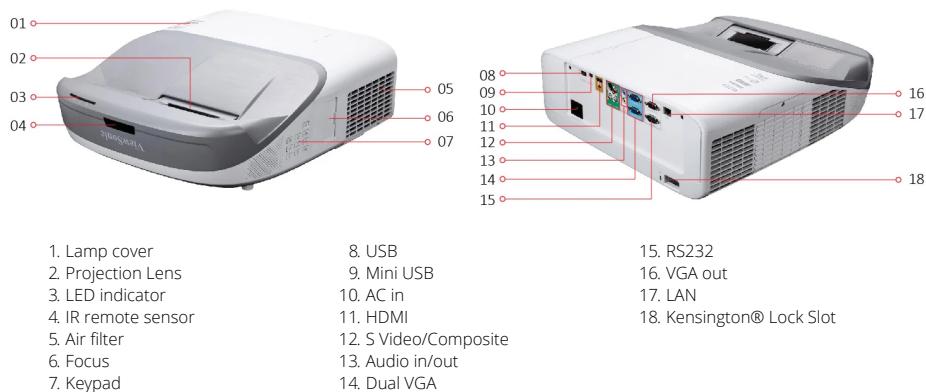

Product Description

For schools that need to project large, high-quality images from within a short distance, ViewSonic PS700W ultra-short throw projector is the perfect solution. With the ability to project 87" images from a distance of only 9.1cm* from the projection surface, the projector is flexible enough to fit any classrooms installation and keeps the projection beam clear of out of sight and eliminating image shadows for distraction-free classroom application. With the design of the PortAll® concealed compartment, PS700W provides more flexibility when using wireless dongles and PC sticks and allowing teachers to present more interesting lesson content. The best in class color accuracy of SuperColor™ Technology produces vibrant color, while SonicExpert® and SonicMode technologies deliver room-filling sound quality.

*Actual distances may vary depending on environmental conditions