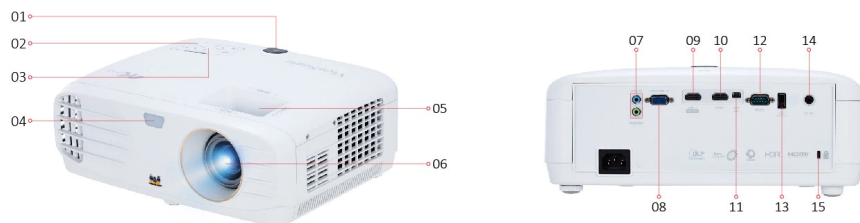

Key Features

- HDR and Rec. 2020 compatibility
- SuperColor™ technology
- Dual HDMI inputs and USB power supply
- Backlit remote control design
- 15000 hours lamp life

Product Description

The PX747-4K is a high brightness 3500 ANSI Lumens 4K Ultra HD projector for living room entertainment. Packed with 3500 ANSI Lumens of brightness, this projector is guaranteed to project high quality images in any lighting. PX747-4K leverages the latest XPR technology to project 8.3 megapixels of true 4K Ultra HD resolution for maximum big screen detail. The projector supports HDR and Rec. 2020 enhanced content to produce highly detailed images with more information in the darker and brighter part of a scene for an unmatched viewing experience. Dual HDMI inputs offer quick connection to an array of devices, while the integrated USB power supply can be used as a power source for connected dongles and devices.

15. Kensington® Lock

SPECIFICATION

Native Resolution:	3840x2160
DC type:	DC3
Brightness:	3500 ANSI Lumens
Contrast Ratio with SuperEco mode:	12000:1
Display Color:	1.07 Billion Colors
Light Source:	Lamp
Light Source Life (Nor/SuperEco):	4000/15000
Lamp Watt:	240W
Lens:	F=1.94-2.06, f=15.57-18.67mm
Projection Offset:	120%+/-6%
Throw Ratio:	1.47-1.76
Image size:	30" - 300"
Throw Distance:	0.97m-11.69m (100"@3.26m)
Keystone:	±40° (Vertical)
Optical Zoom:	1.2x
Audible Noise (Eco):	27dB (Silence mode)
Resolution Support:	VGA (640 x 480) to 4K (3840 x 2160)
HDTV Compatibility:	480i, 480p, 576i, 576p, 720p, 1080i, 1080p, 2160p
Horizontal Frequency:	15K~135KHz
Vertical Scan Rate:	23~120Hz