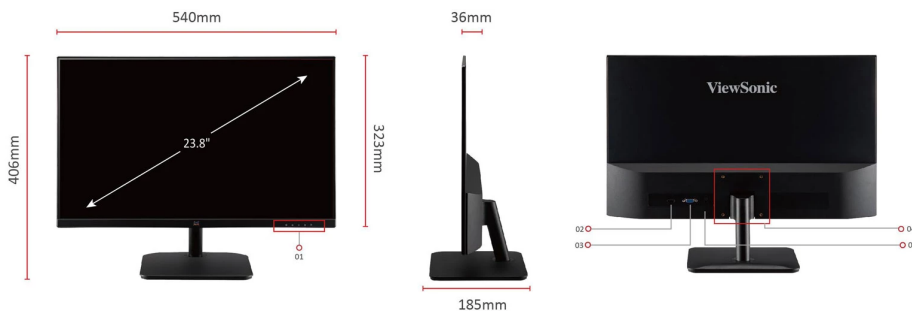

## Product Description

The ViewSonic VA2432-h is a 24" Full HD IPS monitor with HDMI and VGA input for business or home usage. With SuperClear® IPS technology and Full HD resolution, images are clear and detailed from a wide range of viewing angles. The VA2432-h's three-sided frameless bezel design delivers a seamless viewing experience. This monitor provides six ViewMode presets that deliver optimized screen performance in different applications. Eye-Care technology and energy-saving Eco mode help to eliminate eye strain from extended viewing periods. With VESA-compatible mount support, this monitor is easy to setup in any environment.

1. Menu Control Panel
2. HDMI
3. VGA
4. VESA Compatible(Wall Mount 75x75mm)
5. AC IN

Visit Us  [www.viewsonic.com](http://www.viewsonic.com)

**DISPLAY**

Display Size (in.):	24
Viewable Area (in.):	23.8
Panel Type:	IPS Technology
Resolution:	1920 x 1080
Resolution Type:	FHD
Static Contrast Ratio:	1,000:1 (typ)
Dynamic Contrast Ratio:	50M:1
Light Source:	LED
Brightness:	250 cd/m <sup>2</sup> (typ)
Colors:	16.7M
Color Space Support:	8 bit (6 bit + Hi-FRC)
Aspect Ratio:	16:9
Response Time (Typical GTG):	4ms
Viewing Angles:	178° horizontal, 178° vertical
Backlight Life (Hours):	30000 Hrs (Min)
Curvature:	Flat
Refresh Rate (Hz):	75
Blue Light Filter:	Yes
Flicker-Free:	Yes
Color Gamut:	NTSC: 72% size (Typ), sRGB: 104% size (Typ)
Pixel Size:	0.275 mm (H) x 0.275 mm (V)
Surface Treatment:	Anti-Glare, Hard Coating (3H)