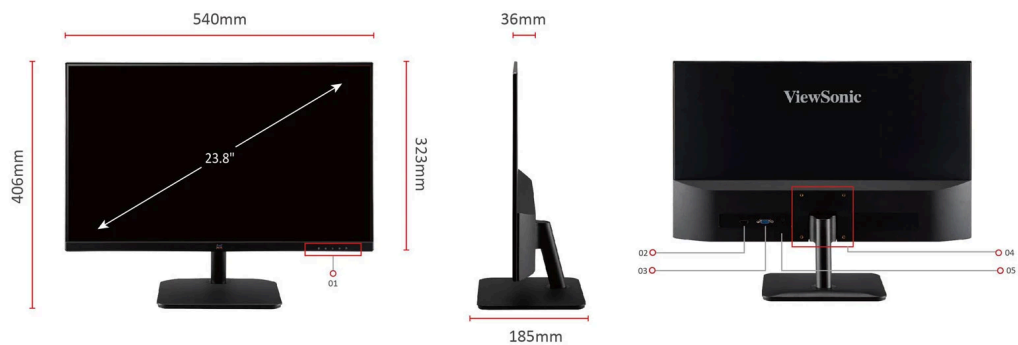

ViewSonic® LCD DISPLAY

VA2432-h

Key Features

- SuperClear® IPS panel
- Full HD 1080p resolution
- 100Hz Variable Refresh Rate delivers fluid visuals
- 1ms (MPRT) response time for precision
- Built-in Low Blue Light Screen for comfortable viewing

Product Description

The ViewSonic VA2432-H is a 24" 1080p IPS monitor featuring HDMI and VGA inputs for business and home use. The optimal screen performance and comfortable viewing without tearing or stuttering is delivered through Variable Refresh Rate, eye-care technology, and various ViewMode presets. Simply expand your workspace and experience truly seamless, ergonomic multitasking on just one screen with a VESA-compatible mount at a low power consumption.

1. Menu Control Panel
2. HDMI
3. VGA
4. VESA Compatible(Wall Mount 75x75mm)
5. AC IN

Visit Us

www.viewsonic.com

DISPLAY

Display Size (in.):	24
Viewable Area (in.):	23.8
Panel Type:	IPS Technology
Resolution:	1920 x 1080
Resolution Type:	FHD (Full HD)
Static Contrast Ratio:	1,000:1 (typ)
Dynamic Contrast Ratio:	50M:1
Light Source:	LED
Brightness:	250 cd/m ² (typ)
Colors:	16.7M
Color Space Support:	8 bit (6 bit + FRC)
Aspect Ratio:	16:9
Response Time (MPRT):	1ms
Viewing Angles:	178° horizontal, 178° vertical
Backlight Life (Hours):	30000 Hrs (Min)
Curvature:	Flat
Refresh Rate (Hz):	100
Variable Refresh Rate Technology:	Yes
Low Blue Light:	Hardware and software solution
Flicker-Free:	Yes
Color Gamut:	NTSC: 75% size (Typ) sRGB: 105% size / 99% coverage (Typ)
Pixel Size:	0.275 mm (H) x 0.275 mm (V)
Surface Treatment:	Anti-Glare, Hard Coating (3H)