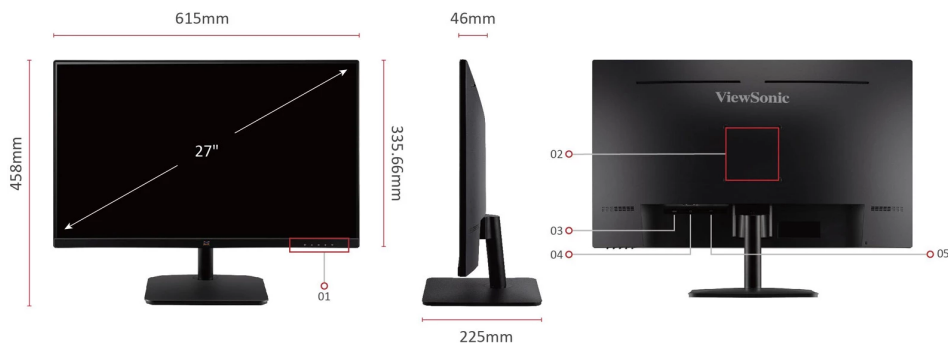

ViewSonic® LCD DISPLAY VA2732-H

Key Features

- SuperClear® IPS Technology for richer, sharper colors at wide angles
- Full HD 1080p resolution
- 75Hz Refresh rate delivers fluid visuals
- Three-sided frameless design for seamless viewing
- HDMI and VGA inputs for flexible connectivity

Product Description

The ViewSonic VA2732-H is a 27" (27" viewable) Full HD Monitor with IPS technology and flexible connectivity for use in the office or at home. With SuperClear® IPS technology and Full HD resolution, images are clear and detailed from a wide range of viewing angles. HDMI and VGA inputs allow for increased setup flexibility when connecting with other devices. The VA2732-H's three-sided frameless bezel delivers a seamless viewing experience and comes equipped with Eye Care technology to help eliminate eye strain resulting from extended viewing periods. VESA compatibility guarantees easy adaption to both multi-monitor or wall-mount set ups.

1. Menu Control Panel
2. VESA Compatible (Wall Mount 100 x 100mm)
3. HDMI
4. VGA
5. DC in

Visit Us  www.viewsonic.com

DISPLAY

Display Size (in.):	27
Viewable Area (in.):	27
Panel Type:	IPS Technology
Resolution:	1920 x 1080
Resolution Type:	FHD
Static Contrast Ratio:	1,000:1 (typ)
Dynamic Contrast Ratio:	50M:1
Light Source:	LED
Brightness:	250 cd/m ² (typ)
Colors:	16.7M
Color Space Support:	8 bit (6 bit + Hi-FRC)
Aspect Ratio:	16:9
Response Time (Typical GTG):	4ms
Viewing Angles:	178° horizontal, 178° vertical
Backlight Life (Hours):	30000 Hrs (Min)
Curvature:	Flat
Refresh Rate (Hz):	75
Blue Light Filter:	Yes
Flicker-Free:	Yes
Color Gamut:	NTSC: 72% size (Typ), sRGB: 104% size (Typ)
Pixel Size:	0.311 mm (H) x 0.311 mm (V)
Surface Treatment:	Anti-Glare, Hard Coating (3H)