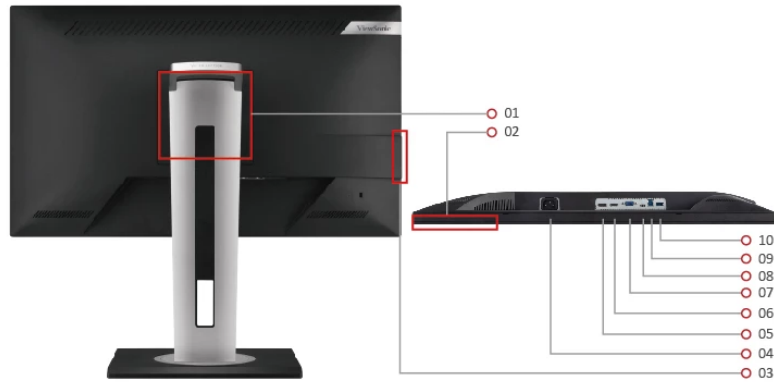

ViewSonic® LCD DISPLAY **VG2455**

Key Features

- USB Type-C
- Frameless bezel
- SuperClear® IPS technology
- HDMI, DisplayPort and VGA inputs
- vDisplay Manager (free download)

Product Description

The ViewSonic VG2455 is a 24" (23.8" viewable) 1080P IPS monitor designed to fit the modern office space. The monitor comes with a built-in USB Type-C port. Charge and display content simply via a single cable from your device, enabling connection to your laptop through a single USB cable and keeping your workstation neat while also functioning as a docking monitor. In addition, the monitor is equipped with DisplayPort, HDMI, VGA, and three USB Type-A ports to expand your efficiency. The three-sided frameless bezel design lets you enjoy an uninterrupted view of content across multiple monitors. An advanced ergonomic design offers the widest range of adjustments available for maximum comfort; including pivot, swivel, height adjustment, and an impressive 40° tilt, allowing you to use the monitor while standing or have strategic group discussions around the screen. The packaging is environmentally friendly and offers quick and easy setup, making the VG2455 monitor perfect for business environments.

- 1. VESA Compatible
(Wall Mount 100 x 100 mm)
- 2. Menu Control Panel
- 3. USB 3.1 down stream x 2

- 4. AC In
- 5. DisplayPort
- 6. HDMI
- 7. VGA

- 8. USB Type C
- 9. USB 3.1 up stream
- 10. USB 3.1 down stream