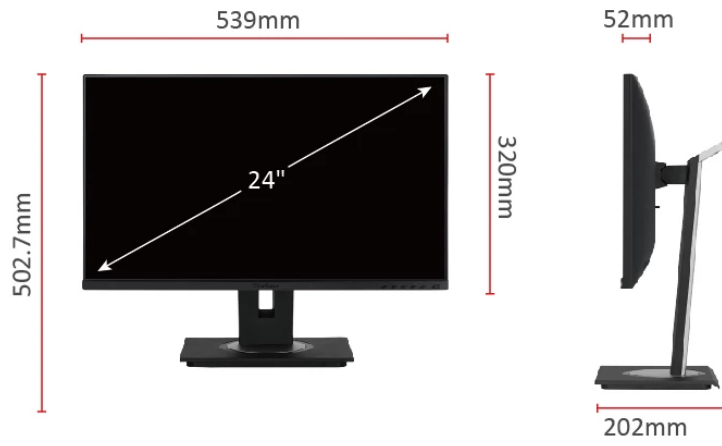

ViewSonic® LCD DISPLAY **VG2455**

Key Features

- USB Type-C
- Frameless bezel
- SuperClear® IPS technology
- HDMI, DisplayPort and VGA inputs
- vDisplay Manager (free download)

Product Description

The ViewSonic VG2455 is a 24" (23.8" viewable) 1080P IPS monitor designed to fit the modern office space. The monitor comes with a built-in USB Type-C port. Charge and display content simply via a single cable from your device, enabling connection to your laptop through a single USB cable and keeping your workstation neat while also functioning as a docking monitor. In addition, the monitor is equipped with DisplayPort, HDMI, VGA, and three USB Type-A ports to expand your efficiency. The three-sided frameless bezel design lets you enjoy an uninterrupted view of content across multiple monitors. An advanced ergonomic design offers the widest range of adjustments available for maximum comfort; including pivot, swivel, height adjustment, and an impressive 40° tilt, allowing you to use the monitor while standing or have strategic group discussions around the screen. The packaging is environmentally friendly and offers quick and easy setup, making the VG2455 monitor perfect for business environments.

Visit Us ■ www.viewsonic.com

DISPLAY

Monitor Size:	24" (23.8" viewable)
Panel Technology:	IPS Technology
Resolution:	1920 x 1080
Display Area:	527 mm x 296.5 mm
Aspect Ratio:	16:9
Brightness:	250 cd/m ² (Typ)
Contrast Ratio:	1000:1 (Typ)
Dynamic Contrast Ratio:	50,000,000:1
Viewing Angles:	178 degrees / 178 degrees (Typ)
Response Time:	GtG(Recommend; typ; ms): 5ms
Refresh Rate (Hz):	60
Response Time:	GtG(Recommend; typ; ms): 5ms

POWER

Power:	3-pin Socket (IEC C14 / CEE22)
Voltage:	AC 100-240V (Universal); 50/60Hz
Consumption:	17.8W
Optimise:	14.4W
Conserve:	11.9W

ERGONOMICS

Tilt:	40 ~ -5 degrees
Swivel:	60 ~ -60 degrees
Pivot:	90 ~ -90 degrees
Height Adjustment:	130mm