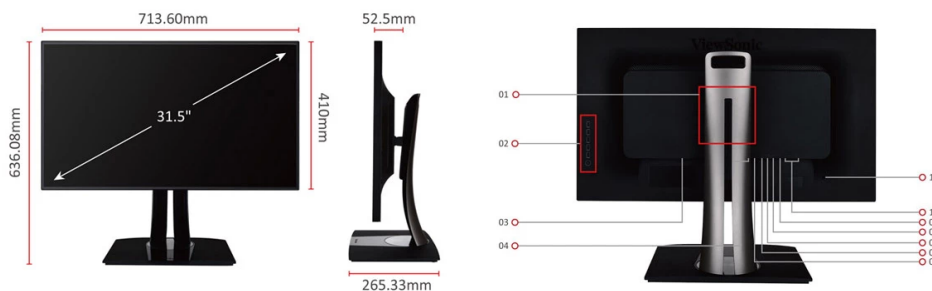

ViewSonic’s VP3268-4K professional monitor is 31.5” of 4K Ultra HD clarity with a superior IPS screen and built-in hardware calibration functionality that delivers accurate color and reliable long-term performance, perfect for photographers and videographers. 3840 x 2160 Ultra HD resolution combined with pre-calibrated color performance provides the detailed image quality and accurate color needed for performing professional grade photo editing and video editing in 4K. To ensure precise, uniform color, each ViewSonic VP3268-4K monitor is factory calibrated to deliver a remarkable Delta E < 2 value for superior color accuracy. VP3268-4K’s built-in hardware calibration functionality and Colorbration Kit have been co-developed with X-Rite to ensure color in your photos and videos remains vibrant and true, even over long-term usage. Integrated color uniformity ensures consistent chromaticity so that colors are displayed correctly from one edge of the screen to the other, while a 14-bit 3D look-up table generates a vast palette of 4.39 trillion colors. Add to that 6-axis color adjustment and VP3268-4K is well equipped to handle the high-caliber color processing required for professional photography and videography work. In addition to excellent SuperClear® IPS panel performance and a sleek frameless design, VP3268-4K also supports HDCP 2.2, which future-proofs your monitor by ensuring compatibility with all types of 4K video content. A specialized 48Hz Film Mode provides more fluid playback of standard video and an advanced ergonomic design boosts productivity by allowing you to find the most comfortable monitor positioning to fit your needs.