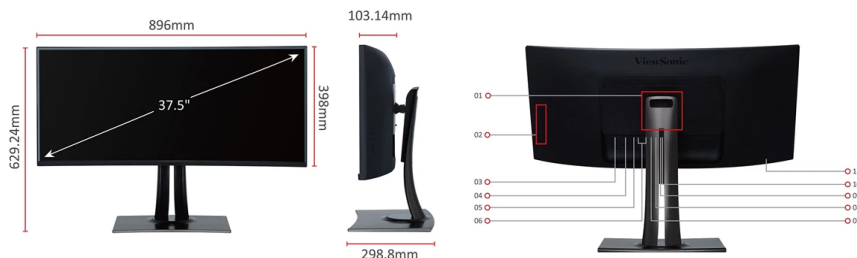

LCD DISPLAY

VP3881

Key Features

- 100% sRGB wide colour gamut coverage
- Hardware colour calibration
- Delta E < 2 colour accuracy
- Pre-calibrated uniformity correction
- 21:9 aspect ratio

Product Description

With a 2300R curved screen and stunning WQHD+ 3840x1600 resolution, the ViewSonic VP3881 delivers the most immersive panoramic viewing experience to date. VP3881 is engineered to deliver incredible detail and unmatched colour accuracy across wide viewing angles, while HDR10 content support displays a dynamic range of vivid colours and rich contrast. The extra screen real estate provided by VP3881's expansive 38" (37.5" viewable) 3-side frameless screen and ultra-wide 21: 9 aspect ratio, along with pre-calibrated IPS colour and integrated speakers make this monitor perfect for video editing and other types of colour-critical content creation. VP3881's sleek, modern design is future-proof with USB 3.1 Type-C, DisplayPort, and HDMI ports, all of which come with HDCP 2.2 content protection for secure 4K content playback and streaming. VP3881 comes equipped with an amazing Delta E<2 value for precise colour accuracy, integrated colour uniformity for consistent chromaticity across the screen, and a 14-bit 3D look-up table which generates a smooth palette of 4.39 trillion colours. VP3881's built-in hardware calibration functionality is co-developed with X-Rite which allows you to calibrate the monitor over long-term usage.

POWER

Power:	DC connector x 1
Voltage:	AC 100-240V (Universal); 50/60Hz
Consumption:	66W
Optimize:	57W
Conserve:	48W

MODEL COLOUR

Black

ERGONOMICS

Tilt:	-1.0° ~ 21.0°
Swivel:	120°
Height Adjustment:	0~130 mm