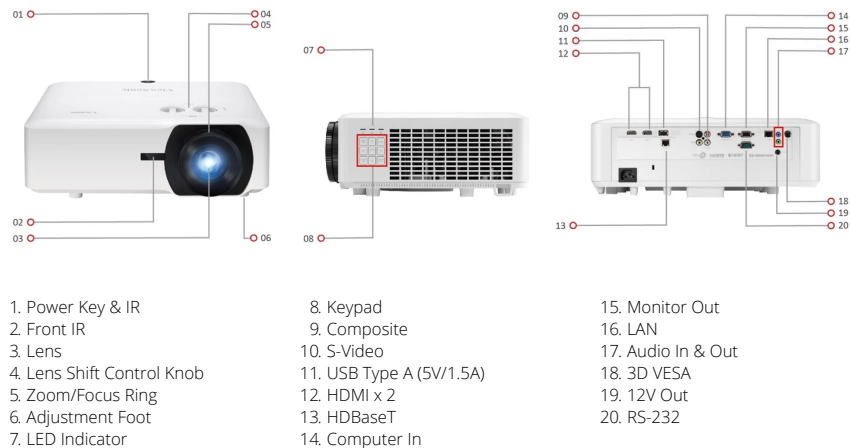

SPECIFICATION

Native Resolution:	1920x1200
DMD Type:	DC3
Brightness:	5000 ANSI Lumens
Contrast Ratio:	3000000:1
Display Colour:	1.07 Billion Colours
Light Source Type:	Laser Phosphor system
Light Source Life (Normal):	up to 20000
Lamp Watt:	Nichia 67W x2
Lens:	F=1.81-2.1, f=14.3-22.9mm
Projection Offset:	0%
Throw Ratio:	1.36-2.18
Optical Zoom:	1.6X
Digital Zoom:	0.8x-2.0x
Image Size:	30"-300"
Throw Distance:	0.88-14.09m (100"@2.93m)
Keystone:	H: +/-40° , V: +/-40°
Lens Shift V. Range:	Yes (+50%, -50%)
Lens Shift H. Range:	Yes (+23%, -23%)
Audible Noise (Normal):	35dB
Audible Noise (Eco):	28dB
Input Lag:	16ms
Resolution Support:	VGA(640 x 480) to WUXGA(1920 x 1200)
HDTV Compatibility:	480i, 480p, 576i, 576p, 720p, 1080i, 1080p
Video Compatibility:	NTSC, PAL, SECAM
Horizontal Frequency:	15K-102KHz
Vertical Scan Rate:	23-120Hz

INPUT

Computer in (share with component):	1
Composite:	1
S-Video:	1
HDMI:	2 (HDMI 1.4a/HDCP1.4 x2)
Audio-in (3.5mm):	1
Audio-in (RCA R/L):	1
3D VESA (Sync):	1
HDBaseT:	1
RJ45 Input:	1 (LAN control)

OUTPUT

Monitor out:	1
Audio out (3.5mm):	1
Speaker:	10W x2
USB Type A (Power):	1 (5V/ 1.5A) (share with service)
12V Trigger (3.5mm):	1 (3.5mm)

CONTROL

RS232 (DB 9-pin male):	1
RJ45:	1
USB Type A (Services):	1 (share with USB A Output)

OTHERS

Power Supply Voltage:	100-240V+/- 10%, 50/60Hz (AC in)
Power Consumption:	Normal: 280W Standby: <0.5W
Operating Temperature:	0~40°C
Net Weight:	6.4kg
Dimensions (WxDxH) with Adjustment Foot:	405x305x145mm