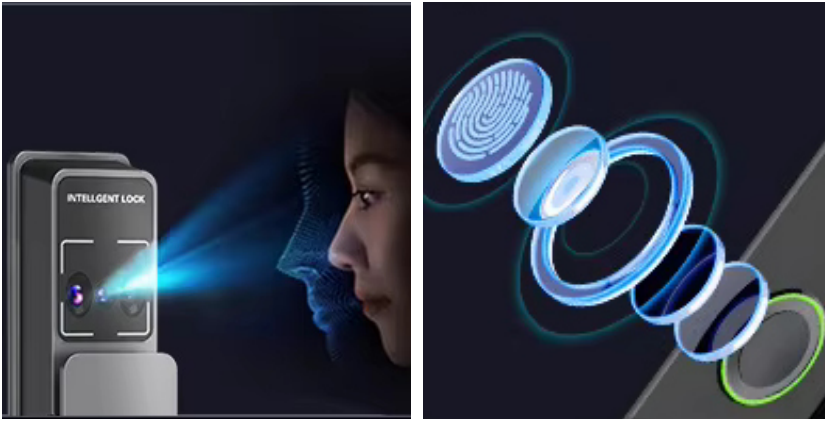

H25 Smart Door Lock

We offer the smart and safe way to enter your home.

Specification

- Aluminium alloy
- Black color
- Outdoor: 410(H) x 40(W) x 32(T) mm
Indoor: 413(H) x 43.3(W) x 31.5 (T) mm
- 40-80mm door thickness
- Rechargeable battery
- Operating temperature -25°C to 70°C
- 50 face, 100 fingerprint, 100 password, 100 card data capacity
- Suitable for sliding aluminium door
- 1 year warranty

Set come with standard 2885 mortise

Upgrade to hook mortise (2885-A), compatible with sliding aluminium doors

Emergency unlock way

Key

Type C emergency power port

Supports live monitoring through mobile phone

- Real-time view of the screen outside the door. (24H Abnormal reminder)
- Temporary password unlock.
- Remote one-key unlock
- Built-in WiFi (TTLock App)

AI 3D Face Recognition

Swipe your face to open the door in a second and the whole family can use it.

AI Fingerprint Recognition

Fast, accurate, and adaptive scanning—even with dry, wet, or aged fingers.

Palm Vein Technology

Palm vein bio-metric identification, open with a wave of the hand.

Two-way Voice Intercom