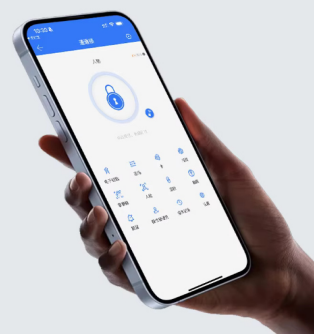

H25 Smart Door Lock

We offer the smart and safe way to enter your home.

Specification

- Aluminium alloy
- Black color
- Outdoor: 410(H) x 40(W) x 32(T) mm
Indoor: 413(H) x 43.3(W) x 31.5 (T) mm
- 40-80mm door thickness
- Rechargeable battery
- Operating temperature -25°C to 70°C
- 50 face, 100 fingerprint, 100 password, 100 card data capacity
- Suitable for sliding aluminium door
- 1 year warranty

Set come with standard 2885 mortise

Upgrade to hook mortise (2885-A), compatible with sliding aluminium doors

Emergency unlock way

Key

Type C emergency power port

Supports live monitoring through mobile phone

- Real-time view of the screen outside the door. (24H Abnormal reminder)
- Temporary password unlock.
- Remote one-key unlock
- Built-in WiFi (TTLock App)

AI 3D Face Recognition

Swipe your face to open the door in a second and the whole family can use it.

AI Fingerprint Recognition

Fast, accurate, and adaptive scanning—even with dry, wet, or aged fingers.

Palm Vein Technology

Palm vein bio-metric identification, open with a wave of the hand.

Two-way Voice Intercom