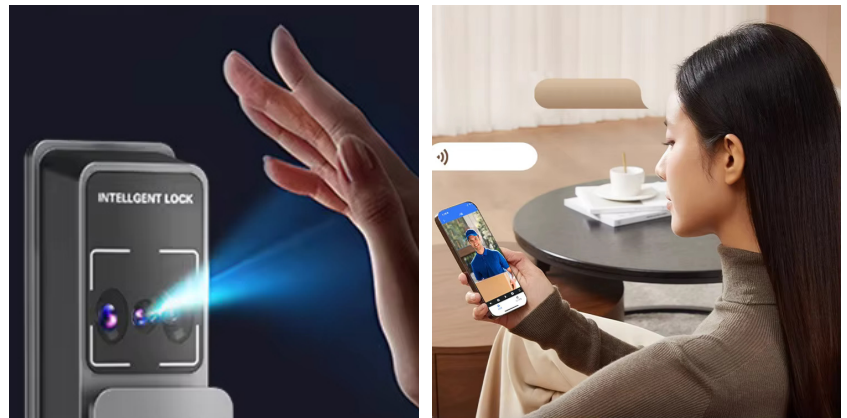

Set come with standard 2885 mortise

Upgrade to hook mortise (2885-A), compatible with sliding aluminium doors

Emergency unlock way

Key

Type C emergency power port

Supports live monitoring through mobile phone

- Real-time view of the screen outside the door. (24H Abnormal reminder)
- Temporary password unlock.
- Remote one-key unlock
- Built-in WiFi (TTLock App)

AI 3D Face Recognition

Swipe your face to open the door in a second and the whole family can use it.

AI Fingerprint Recognition

Fast, accurate, and adaptive scanning—even with dry, wet, or aged fingers.

Palm Vein Technology

Palm vein bio-metric identification, open with a wave of the hand.

Two-way Voice Intercom

Communicate instantly via smartphone app, enable live voice conversations with visitors.

App

Unlock with App. Complete with update record, temporary PIN, etc.

Palm Recognition

Unlock door with card or key tag with a simple tap