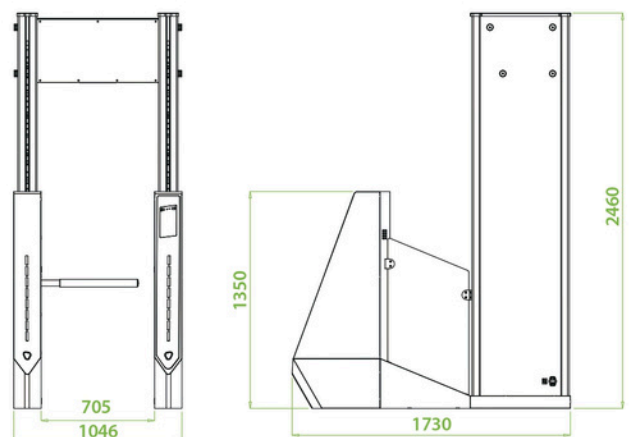

Dimensions (mm)